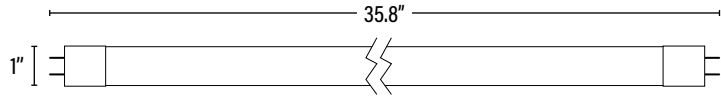

Item#: **91827**
LED PLUG & GO™ LINEAR T8

ITEM INFORMATION

DIMENSIONS (Inches)

Length (MOL)	35.8"
Width/Diameter (MOD)	1"
Net Weight (Lbs)	--

SUPPORTING DOCUMENTS (Grey = not available at this time.)

Product Sheet	VIEW
Install Instructions	VIEW
Ballast Compatibility	VIEW
IES Download from Web Item	VIEW
LM79	VIEW
LM80	VIEW

PACKAGING

		UPC	DIMENSIONS (LxWxH)	GROSS WEIGHT (Lbs)
Master Carton	25	--	37.4" x 7.9" x 7.9"	11.2
Individual Box	1	--	--	0.45
Country of Origin	China			
HS Tariff	8539.50.0050			

ORDERING

ITEM#	DESCRIPTION		CASE
91827	LED 3FT 10WT8/40K/TYPE A - CEE/DLC®		25