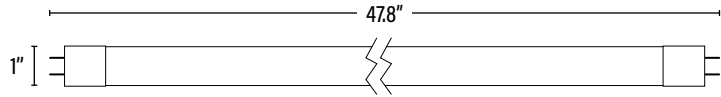

Item#: **91832**  
**LED PLUG & GO™ LINEAR T8**

ITEM INFORMATION

**DIMENSIONS** (Inches)

Length (MOL)	47.8"
Width/Diameter (MOD)	1"
Net Weight (Lbs)	--

**SUPPORTING DOCUMENTS** (Grey = not available at this time.)

Product Sheet	VIEW
Install Instructions	VIEW
Ballast Compatibility	VIEW
IES Download from Web Item	VIEW
LM79	VIEW
LM80	VIEW

**PACKAGING**

		UPC	DIMENSIONS (LxWxH)	GROSS WEIGHT (Lbs)
Master Carton	25	--	48.8" x 59" x 5.9"	14.4
Individual Box	1	--	--	0.58
Country of Origin	China			
HS Tariff	8539.50.0050			