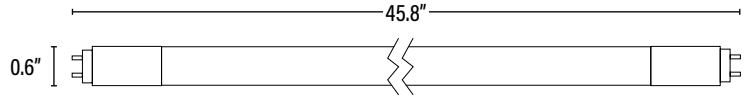

<b>COMPONENTS</b>		
LED Light Source	--	

<b>CONSTRUCTION</b>		
Housing	Glass / Plastic End Caps	
Lens	Frosted / Safety Coated	
Base / Power Supply	G5 - Mini Bi Pin	

**QUALIFICATIONS**

Visit [www.designlights.org/search](http://www.designlights.org/search) to confirm qualification. • DLC lists the wattage of the system power. • Published lumens on LED products are approximate and may vary slightly. • Specifications are subject to change without notice.

Item#: **91838**  
**LED HYBRID LINEAR T5**

ITEM INFORMATION

**DIMENSIONS** (Inches)

Length (MOL)	45.8"
Width/Diameter (MOD)	0.6"
Net Weight (Lbs)	--

**PACKAGING**

		UPC	DIMENSIONS (LxWxH)	GROSS WEIGHT (Lbs)
Master Carton	25	10811768029755	46.8" x 4.9" x 5.3"	--
Individual Item	--	811768029758	N/A	N/A
Country of Origin	China			
HS Tariff	--			