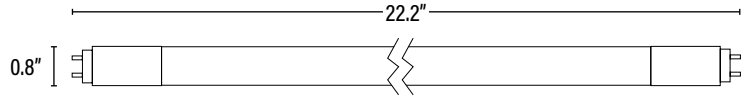

Item#: **91840**
LED TONE-SELECT™ DUAL POWER LINEAR T5

ITEM INFORMATION

DIMENSIONS (Inches)

Length (MOL)	22.2"
Width/Diameter (MOD)	0.8"
Net Weight (Lbs)	--

SUPPORTING DOCUMENTS (Grey = not available at this time.)

Product Sheet	VIEW
Install Instructions	VIEW
IES Download from Web Item	VIEW
LM79	VIEW
LM80	VIEW

PACKAGING

		UPC	DIMENSIONS (LxWxH)	GROSS WEIGHT (Lbs)
Master Carton	25	10811768026433	--	--
Individual Box	1	811768026436	--	--
Country of Origin	China			
HS Tariff	8539.52.0051			