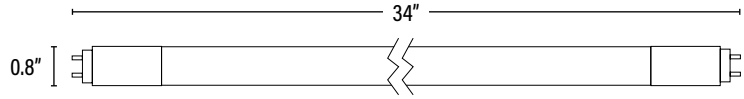

Item#: **91841**  
**LED TONE-SELECT™ DUAL POWER LINEAR T5**

ITEM INFORMATION

**DIMENSIONS** (Inches)

Length (MOL)	34"
Width/Diameter (MOD)	0.8"
Net Weight (Lbs)	--

**SUPPORTING DOCUMENTS** (Grey = not available at this time.)

Product Sheet	VIEW
Install Instructions	VIEW
IES Download from Web Item	VIEW
LM79	VIEW
LM80	VIEW

**PACKAGING**

		UPC	DIMENSIONS (LxWxH)	GROSS WEIGHT (Lbs)
Master Carton	25	10811768027201	--	--
Individual Box	1	811768027204	--	--
Country of Origin	China			
HS Tariff	8539.52.0051			