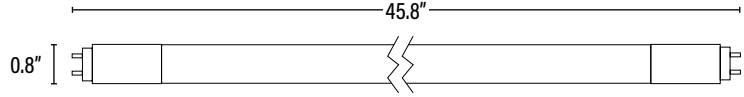

Item#: **91842**
LED TONE-SELECT™ DUAL POWER LINEAR T5

ITEM INFORMATION

DIMENSIONS (Inches)

Length (MOL)	45.8'
Width/Diameter (MOD)	0.8"
Net Weight (Lbs)	--

SUPPORTING DOCUMENTS (Grey = not available at this time.)

Product Sheet	VIEW
Install Instructions	VIEW
IES Download from Web Item	VIEW
LM79	VIEW
LM80	VIEW

PACKAGING

		UPC	DIMENSIONS (LxWxH)	GROSS WEIGHT (Lbs)
Master Carton	25	10811768025139	--	--
Individual Box	1	811768025132	--	--
Country of Origin	China			
HS Tariff	8539.52.0051			