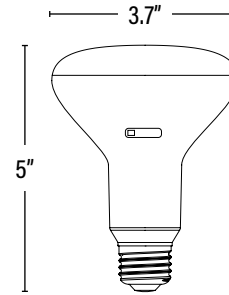

Item#: **91854**  
**LED TONE-SELECT™ BR30 LAMP**

ITEM INFORMATION

**DIMENSIONS** (Inches)

Length (MOL)	5"
Width/Diameter (MOD)	3.7"
Weight (Lbs)	0.06

**SUPPORTING DOCUMENTS** (Grey = not available at this time.)

Product Sheet	VIEW
Dimmer Compatibility	VIEW
LM80	VIEW

PACKAGING		UPC	DIMENSIONS (LxWxH)	GROSS WEIGHT (Lbs)
Master Carton	24	10811768021452	15.5" x 11.7" x 10.6"	3.9
Individual Box	1	811768021455	3.8" x 3.8" x 5"	0.16
Country of Origin	China			
HS Tariff	8539.50.0010			