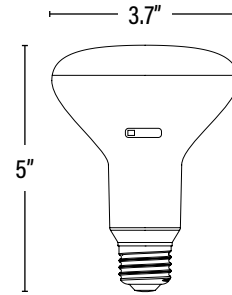

Item#: **91854**
LED TONE-SELECT™ BR30 LAMP

ITEM INFORMATION

DIMENSIONS (Inches)

Length (MOL)	5"
Width/Diameter (MOD)	3.7"
Weight (Lbs)	0.06

PACKAGING		UPC	DIMENSIONS (LxWxH)	GROSS WEIGHT (Lbs)
Master Carton	24	10811768021452	15.5" x 11.7" x 10.6"	3.9
Individual Box	1	811768021455	3.8" x 3.8" x 5"	0.16
Country of Origin	China			
HS Tariff	8539.50.0010			