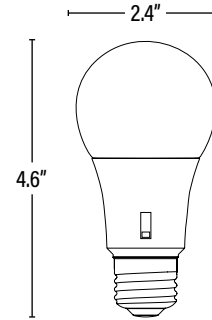

Item#: **91864**
LED TONE-SELECT™ A19 LAMP

ITEM INFORMATION

DIMENSIONS (Inches)

Length (MOL)	4.6"
Width/Diameter (MOD)	2.4"
Weight (Lbs)	--

SUPPORTING DOCUMENTS (Grey = not available at this time.)

Product Sheet	VIEW
Dimmer Compatibility	VIEW
LM80	VIEW

PACKAGING		UPC	DIMENSIONS (LxWxH)	GROSS WEIGHT (Lbs)
Master Carton	96	10811768026884	19.6" x 14.9" x 9.9"	--
Individual Box	1	811768026887	2.4" x 2.4" x 4.6"	--
Country of Origin	China			
HS Tariff	8539.50.0010			