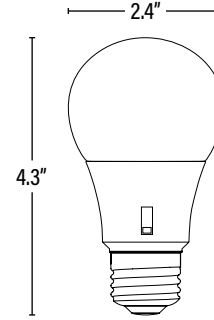

Item#: **91901**
LED TONE-SELECT™ A19 LAMP

ITEM INFORMATION

DIMENSIONS (Inches)

Length (MOL)	4.3"
Width/Diameter (MOD)	2.4"
Weight (Lbs)	--

SUPPORTING DOCUMENTS (Grey = not available at this time.)

Product Sheet	VIEW
Dimmer Compatibility	VIEW
LM80	VIEW

PACKAGING

		UPC	DIMENSIONS (LxWxH)	GROSS WEIGHT (Lbs)
Master Carton	96	10854432004023	19.6" x 14.9" x 9.4"	--
Individual Box	1	854432004026	2.4" x 2.4" x 4.3"	--
Country of Origin	China			
HS Tariff	8539.50.0010			