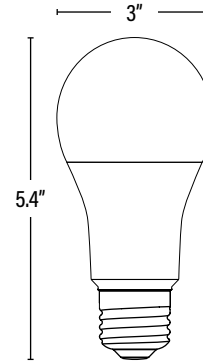

Item#: **91907**  
**LED A21 LAMP**

ITEM INFORMATION

**DIMENSIONS** (Inches)

Length (MOL)	5.4"
Width/Diameter (MOD)	3"
Net Weight (Lbs)	--

**SUPPORTING DOCUMENTS** (Grey = not available at this time.)

Product Sheet	VIEW
LM80	VIEW

**PACKAGING**

		UPC	DIMENSIONS (LxWxH)	GROSS WEIGHT (Lbs)
Master Carton	48	--	18.9" x 12.6" x 11.4"	--
Individual Box	1	--	3.1" x 3.1" x 5.6"	--
Country of Origin	China			
HS Tariff	8539.52.0010			

**ORDERING**