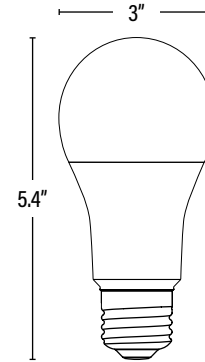

Published lumens on LED products are approximate and may vary slightly. • Specifications are subject to change without notice.

Item#: **91908**
LED A21 LAMP

DIMENSIONS (Inches)

Length (MOL)	5.4"
Width/Diameter (MOD)	3"
Net Weight (Lbs)	--

SUPPORTING DOCUMENTS (Grey = not available at this time.)

Product Sheet	VIEW
---------------	------

PACKAGING

		UPC	DIMENSIONS (LxWxH)	GROSS WEIGHT (Lbs)
Master Carton	48	10811768027973	18.9" x 12.6" x 11.4"	--
Individual Box	1	811768027976	3.1" x 3.1" x 5.6"	--
Country of Origin	China			
HS Tariff	8539.52.0010			