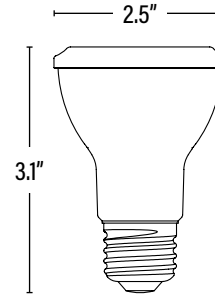

**APPLICATION**

Indoor residential and commercial spaces, track lighting and recessed downlights.

**ELECTRICAL**

Wattage	7W
Voltage	120V
Current	60mA
Power Factor	0.9

**LIGHTING PERFORMANCE**

Lumens	575
Lumens Per Watt (LPW)	82
Color Temperature (CCT)	3000K
Color Rendering (CRI)	96
R9 (Red Value)	68
Beam Angle	40°
Dimmable Lighting Control	<i>Dimmable</i> see compatibility report

Item#: **91931**  
**LED PAR20 LAMP**

ITEM INFORMATION

**DIMENSIONS** (Inches)

Length (MOL)	3.1"
Width/Diameter (MOD)	2.5"
Weight (Lbs)	--

**PACKAGING**

		UPC	DIMENSIONS (LxWxH)	GROSS WEIGHT (Lbs)
Master Carton	96	811768029826	20.6" x 8" x 7.3"	11.9
Individual Box	1	10811768029823	2.5" x 2.5" x 3.3"	0.1
Country of Origin	China			
HS Tariff	8539.52.0010			