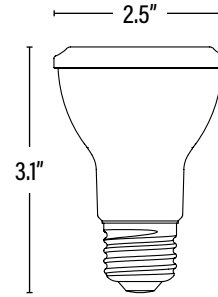

Item#: **91933**
LED PAR20 LAMP

DIMENSIONS (Inches)

Length (MOL)	3.1"
Width/Diameter (MOD)	2.5"
Weight (Lbs)	--

SUPPORTING DOCUMENTS (Grey = not available at this time.)

Product Sheet	VIEW
Dimmer Compatibility	VIEW

PACKAGING

		UPC	DIMENSIONS (LxWxH)	GROSS WEIGHT (Lbs)
Master Carton	96	10811768023067	20.6" x 8" x 7.3"	11.9
Individual Box	1	811768023060	2.5" x 2.5" x 3.3"	0.1
Country of Origin	China			
HS Tariff	8539.50.0010			