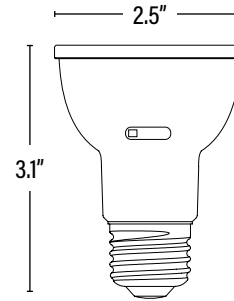

Item#: **91949**
LED TONE-SELECT™ PAR20 LAMP

ITEM INFORMATION

DIMENSIONS (Inches)

Length (MOL)	3.1"
Width/Diameter (MOD)	2.5"
Weight (Lbs)	0.09

SUPPORTING DOCUMENTS (Grey = not available at this time.)

Product Sheet	VIEW
Dimmer Compatibility	VIEW
LM80	VIEW

PACKAGING

		UPC	DIMENSIONS (LxWxH)	GROSS WEIGHT (Lbs)
Master Carton	96	10811768026082	20.6" x 15.5" x 13.5"	11.1
Individual Box	1	811768026085	2.5" x 2.5" x 3.3"	0.11
Country of Origin	China			
HS Tariff	8539.50.0010			