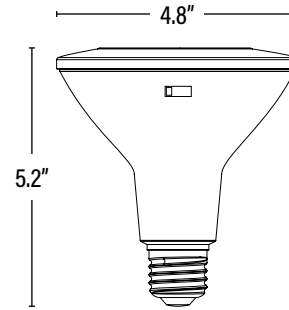

Item#: **91958**
LED TONE-SELECT™ PAR38 LAMP

ITEM INFORMATION

DIMENSIONS (Inches)

Length (MOL)	5.2"
Width/Diameter (MOD)	4.8"
Weight (Lbs)	--

SUPPORTING DOCUMENTS (Grey = not available at this time.)

Product Sheet	VIEW
Dimmer Compatibility	VIEW
LM80	VIEW

PACKAGING		UPC	DIMENSIONS (LxWxH)	GROSS WEIGHT (Lbs)
Master Carton	24	10811768020165	20.2" x 15.2" x 11.4"	--
Individual Box	1	811768020168	4.9" x 4.9" x 5.4"	--
Country of Origin	China			
HS Tariff	8539.50.0010			