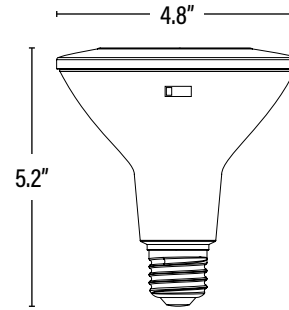

**COMPONENTS**

LED Light Source	Lumileds
------------------	----------

**CONSTRUCTION**

Housing	Aluminum / PC
Base / Power Supply	E26 - Medium
Finish	White

**QUALIFICATIONS**

*Published lumens on LED products are approximate and may vary slightly. • Specifications are subject to change without notice.*

Item#: **91958**  
**LED TONE-SELECT™ PAR38 LAMP**

ITEM INFORMATION

**DIMENSIONS** (Inches)

Length (MOL)	5.2"
Width/Diameter (MOD)	4.8"
Weight (Lbs)	--

PACKAGING		UPC	DIMENSIONS (LxWxH)	GROSS WEIGHT (Lbs)
Master Carton	24	10811768020165	20.2" x 15.2" x 11.4"	--
Individual Box	1	811768020168	4.9" x 4.9" x 5.4"	--
Country of Origin	China			
HS Tariff	8539.50.0010			