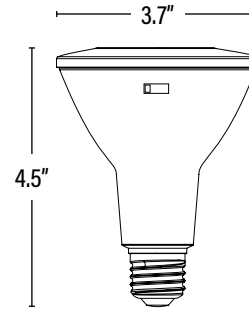

Item#: **91961**
LED TONE-SELECT™ PAR30/LN LAMP

ITEM INFORMATION

DIMENSIONS (Inches)

Length (MOL)	4.5"
Width/Diameter (MOD)	3.7"
Weight (Lbs)	--

PACKAGING		UPC	DIMENSIONS (LxWxH)	GROSS WEIGHT (Lbs)
Master Carton	24	10811768021889	20.6" x 15.5" x 13.5"	7
Individual Box	1	811768021882	3.7" x 3.7" x 4.5"	0.4
Country of Origin	China			
HS Tariff	8539.50.0010			