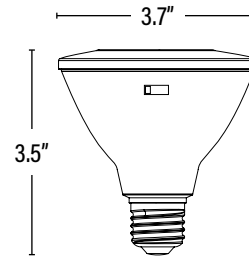

Item#: **91963**
LED TONE-SELECT™ PAR30/SN LAMP

DIMENSIONS (Inches)

Length (MOL)	3.5"
Width/Diameter (MOD)	3.7"
Weight (Lbs)	--

SUPPORTING DOCUMENTS (Grey = not available at this time.)

Product Sheet	VIEW
Dimmer Compatibility	VIEW
LM80	VIEW

PACKAGING		UPC	DIMENSIONS (LxWxH)	GROSS WEIGHT (Lbs)
Master Carton	24	10811768028390	15.6" x 11.8" x 7.7"	--
Individual Box	1	811768028393	3.7" x 3.7" x 3.5"	--
Country of Origin	China			
HS Tariff	8539.50.0010			