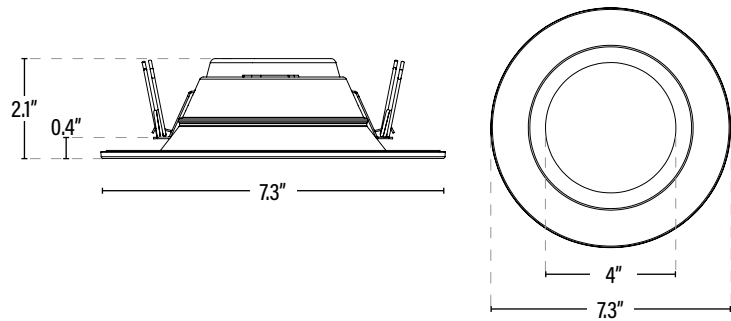

Item#: **92151**
LED 6" TONE-SELECT™ RETROFIT CAN

ITEM INFORMATION

DIMENSIONS (Inches)

Length (MOL)	2.1"
Width/Diameter (MOD)	7.3"
Net Weight (Lbs)	--

SUPPORTING DOCUMENTS (Grey = not available at this time.)

Product Sheet	VIEW
Install Instructions	VIEW
Dimmer Compatibility	VIEW
IES Download from Web Item	VIEW
LM79	VIEW
LM80	VIEW

PACKAGING

		UPC	DIMENSIONS (LxWxH)	GROSS WEIGHT (Lbs)
Master Carton	12	10811768023012	--	--
Individual Box	1	811768023015	7.6" x 2.4" x 7.6"	--
Country of Origin	China			
HS Tariff	8539.50.0010			