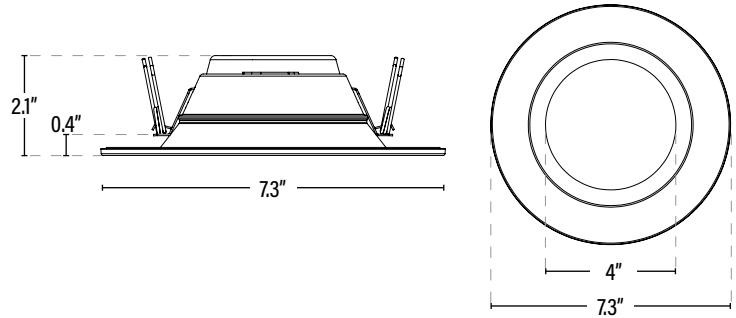

Item#: **92152**  
**LED 6" TONE-SELECT™ RETROFIT CAN**

ITEM INFORMATION

**DIMENSIONS** (Inches)

Length (MOL)	2.1"
Width/Diameter (MOD)	7.3"
Net Weight (Lbs)	--

**SUPPORTING DOCUMENTS** (Grey = not available at this time.)

Product Sheet	VIEW
Install Instructions	VIEW
Dimmer Compatibility	VIEW
IES Download from Web Item	VIEW
LM79	VIEW
LM80	VIEW

**PACKAGING**

		UPC	DIMENSIONS (LxWxH)	GROSS WEIGHT (Lbs)
Master Carton	12	10811768023012	--	--
Individual Box	1	811768023015	7.6" x 2.4" x 7.6"	--
Country of Origin	China			
HS Tariff	8539.50.0010			