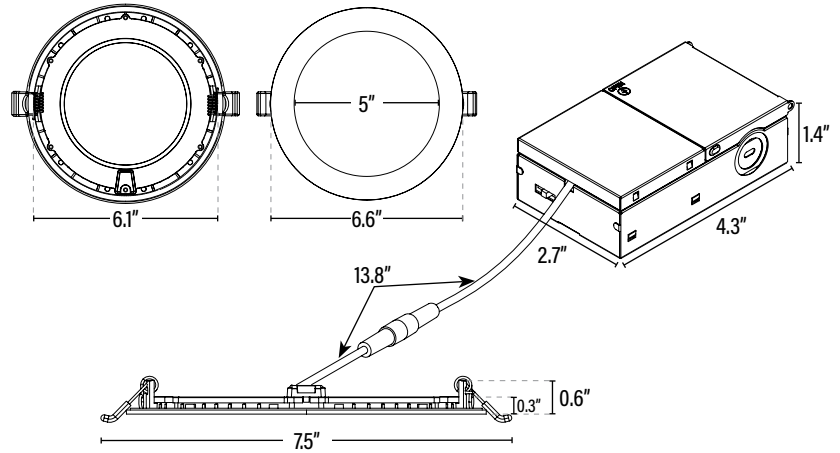

QUALIFICATIONS

Published lumens on LED products are approximate and may vary slightly. • Specifications are subject to change without notice.

Item#: **93092**
LED 6" TONE-SELECT™ SLIM DOWNLIGHT

DIMENSIONS (Inches)

PACKAGING

| | | UPC | DIMENSIONS (LxWxH) | GROSS WEIGHT (Lbs) |
|-------------------|-------|----------------|--------------------|--------------------|
| Master Carton | 12 | 10811768027034 | -- | -- |
| Individual Box | 1 | 811768027037 | 6.9" x 6.9" x 2.9" | -- |
| Country of Origin | China | | | |
| HS Tariff | -- | | | |