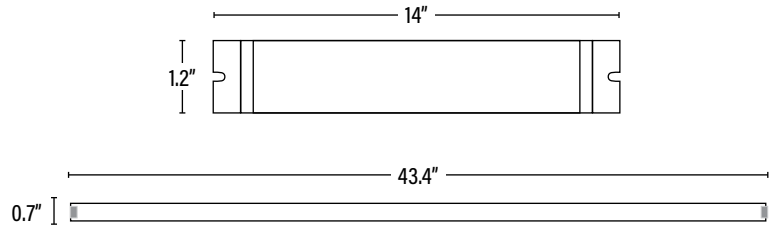

Item#: **93781**
LED SPEC-SELECT™ SNAP & GO™ MAGNETIC MODULES

ITEM INFORMATION

DIMENSIONS (Inches)	MODULES	DRIVER
Length	43.4"	14"
Width	0.7"	1.2"
Height	--	0.8"
Net Weight (Lbs)	1.5	

SUPPORTING DOCUMENTS (Grey = not available at this time.)

Product Sheet	VIEW
Install Instructions	VIEW
IES Download from Web Item	VIEW
LM79	VIEW
LM80	VIEW

PACKAGING	UPC	DIMENSIONS (LxWxH)	GROSS WEIGHT (Lbs)	
Master Carton	10	10811768026457	--	32.3
Individual Item	1	811768026450	N/A	N/A
Country of Origin	China			
HS Tariff	9405.11.6020			