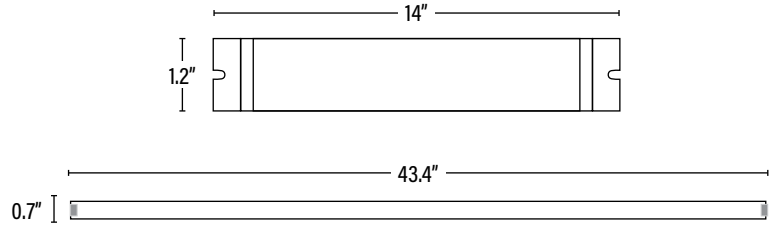

Item#: **93782**  
**LED SPEC-SELECT™ SNAP & GO™ MAGNETIC MODULES**

ITEM INFORMATION

DIMENSIONS (Inches)	MODULES	DRIVER
Length	43.4"	14"
Width	0.7"	1.2"
Height	--	0.8"
Net Weight (Lbs)	1.5	

**SUPPORTING DOCUMENTS** (Grey = not available at this time.)

Product Sheet	VIEW
Install Instructions	VIEW
IES Download from Web Item	VIEW
LM79	VIEW
LM80	VIEW

PACKAGING		UPC	DIMENSIONS (LxWxH)	GROSS WEIGHT (Lbs)
Master Carton	10	10811768021278	--	32.3
Individual Item	1	811768021271	N/A	N/A
Country of Origin	China			
HS Tariff	9405.11.6020			