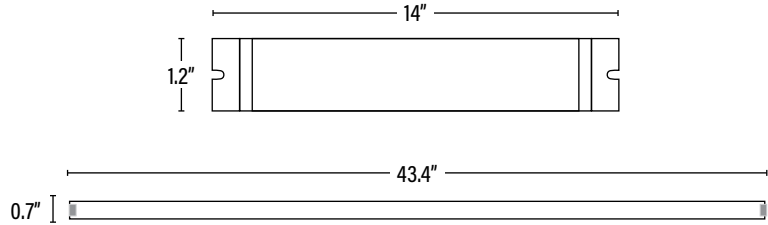

Item#: **93782**
LED SPEC-SELECT™ SNAP & GO™ MAGNETIC MODULES

ITEM INFORMATION

DIMENSIONS (Inches)	MODULES	DRIVER
Length	43.4"	14"
Width	0.7"	1.2"
Height	--	0.8"
Net Weight (Lbs)	1.5	

PACKAGING	UPC	DIMENSIONS (LxWxH)	GROSS WEIGHT (Lbs)	
Master Carton	10	10811768021278	--	32.3
Individual Item	1	811768021271	N/A	N/A
Country of Origin	China			
HS Tariff	9405.11.6020			