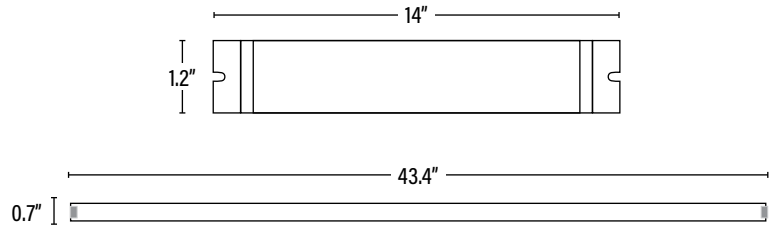

Item#: **93783**
LED SPEC-SELECT™ SNAP & GO™ MAGNETIC MODULES

ITEM INFORMATION

DIMENSIONS (Inches)	MODULES	DRIVER
Length	43.4"	14"
Width	0.7"	1.2"
Height	--	0.8"
Net Weight (Lbs)	1.6	

SUPPORTING DOCUMENTS *(Grey = not available at this time.)*

Product Sheet	VIEW
Install Instructions	VIEW
IES Download from Web Item	VIEW
LM79	VIEW
LM80	VIEW

PACKAGING	UPC	DIMENSIONS (LxWxH)	GROSS WEIGHT (Lbs)	
Master Carton	10	10811768028970	--	35.5
Individual Item	1	811768028973	N/A	N/A
Country of Origin	China			
HS Tariff	9405.11.6020			