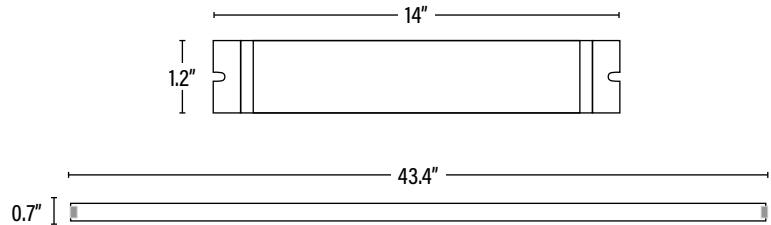

Item#: **93784**
LED SPEC-SELECT™ SNAP & GO™ MAGNETIC MODULES

ITEM INFORMATION

DIMENSIONS (Inches)	MODULES	DRIVER
Length	43.4"	14"
Width	0.7"	1.2"
Height	--	0.8"
Net Weight (Lbs)	1.9	

SUPPORTING DOCUMENTS (Grey = not available at this time.)

Product Sheet	VIEW
Install Instructions	VIEW
IES Download from Web Item	VIEW
LM79	VIEW
LM80	VIEW

4 ea. Modules and 1 Driver

PACKAGING	UPC	DIMENSIONS (LxWxH)	GROSS WEIGHT (Lbs)	
Master Carton	5	10811768020851	--	39.4
Individual Item	1	811768020854	N/A	N/A
Country of Origin	China			
HS Tariff	9405.11.6020			