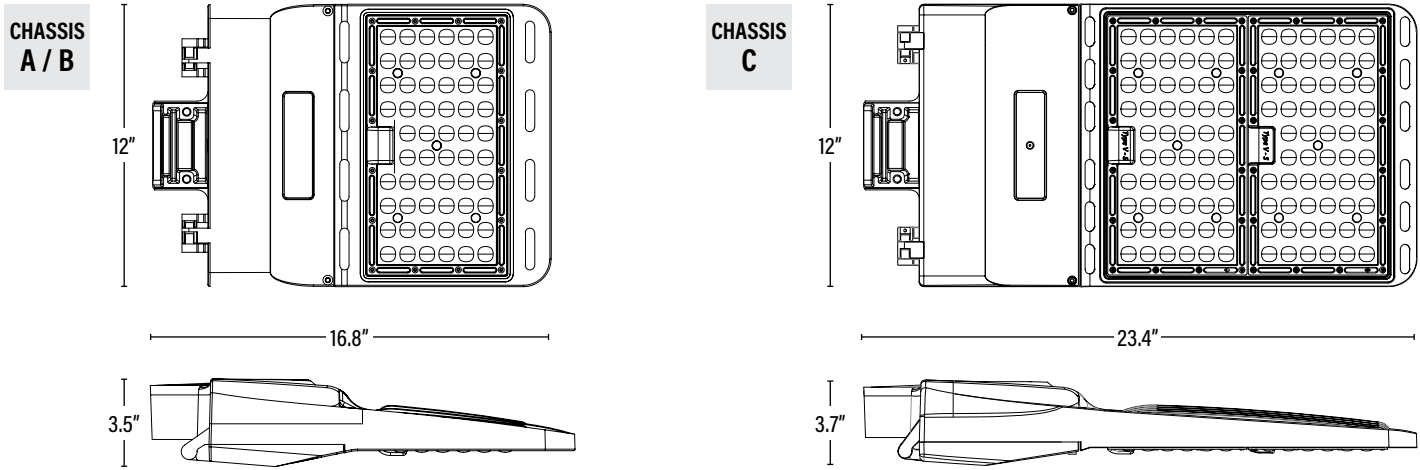

COMPONENTS	
JL208	Shorting Cap

Project: _____
 Catalog #: _____
 Quantity: _____ Date: _____

STEALTH™**PQL**
PREMIUM QUALITY LIGHTING®**PERFORMANCE DATA**

ELECTRICAL							
Wattage	60W	80W	100W	150W	185W	240W	300W
Current @ 120V	0.5A	0.66A	0.83A	1.25A	1.54A	2A	2.5A
Current @ 277V	0.21A	0.28A	0.36A	0.54A	0.66A	0.86A	1.08A
Power Factor	0.9						
Total Harmonic Distortion (THD)	20						
OPTICAL							
Lumens	8700	11600	14500	21750	26825	34800	43500
Lumens Per Watt	145						
Color Temperature (CCT)	3000K / 4000K / 5000K						
Color Rendering (CRI)	70						
Light Distribution	Type III, Type IV, Type V, Narrow 60°						
BUG Rating (Backlight, Uplight, and Glare)	--	--	--	--	--	--	--
Dimming	0-10V, Range 10%-100%						
ENVIRONMENT							
Operating Temperature	-22°F ~ 131°F						
Suitable Location	Wet						
IP Rating	IP65						
Effective Projected Area (EPA)	0.23ft ²				0.42ft ²		
Wind Sheer Rating	118.6mph						
CONSTRUCTION							
LED Chip	LumiLEDs						
Driver	--	--	--	--	--	--	--
Housing	Aluminum						
Lens	PC						
Finish	Standard Dark Bronze or White						
Net Weight (Lbs)	9.5	9.5	9.5	10.1	10.1	13.7	13.7
LISTINGS							
Model Number	ASTI-U-[B,W,C]-[1,1B,2]-[60W,80W, 100W, 150W, 185W, 240W, 300W]-[3,4,5,N]-K						
Qualifications	ETL						
WARRANTY							
Years	Standard 5 Years, 10 Years Optional						
<i>Published lumens on LED products are approximate and may vary slightly. - Full warranty terms can be found on our website.</i>							

STEALTH™

DIMENSIONS

SHIPPING INFORMATION

PACKAGING	WATTAGE						
	60W	80W	100W	150W	185W	240W	300W
Master Case							
Quantity	1						
Size (LxWxH)	18.5" x 13.8" x 6.5"					24.9" x 13.8" x 7.3"	
Gross Weight (Lbs)	--	--	--	--	--	--	--
COO: China • Tariff: N/A							