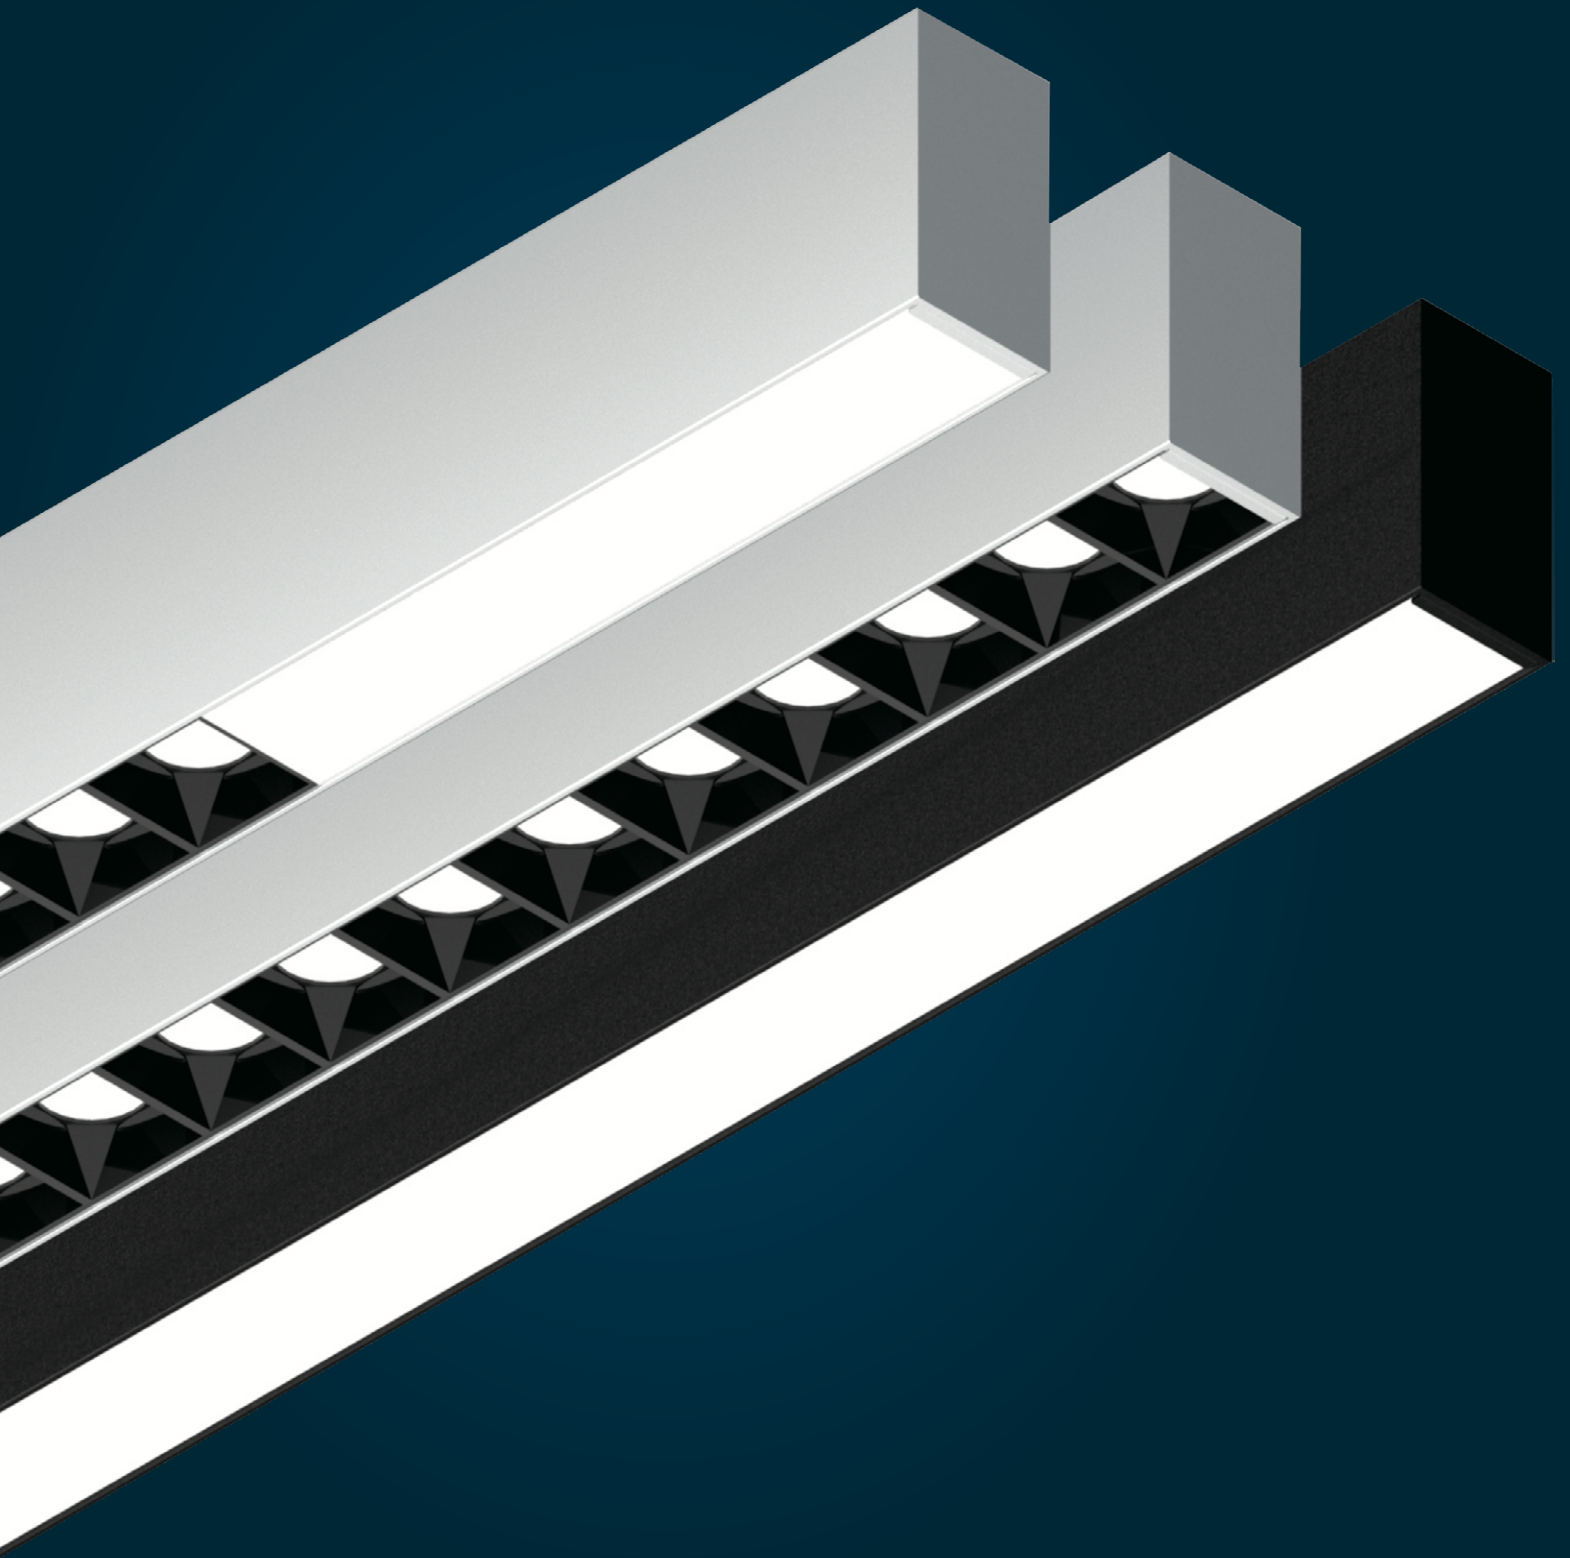

LINEAR SERIES

M2O
MADE TO ORDER

LINEAR FORM. PRECISION LIGHT.

M2O® Custom Architectural Solutions is a curated collection of distinctive lighting. Each series offers multiple ordering options, allowing designers and specifiers to configure key elements such as lengths, finish, output, and mounting to best suit their project. The collection enables lighting to be tailored to the specific needs of a space while maintaining the quality and performance standards of our fixtures.

Contact your sales representative for a custom quote.

CUSTOM ARCHITECTURAL

LINEAR

SERIES

Designed to adapt to the demands of modern architecture, this linear fixture combines sleek styling with exceptional performance. Available in lengths from 2 ft to 13 ft, it supports both direct/indirect and direct-only distributions, making it ideal for a broad range of applications.

24°

38°

50°

Diffuser Lens

White

Transparent
Prismatic
(LEDs visible)

Micro
Prismatic
(LEDs not visible)

Finish