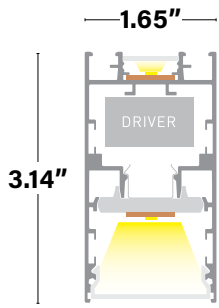

DESIGN OPTIONS

Profile 13

Custom Configuration

Module Length: 7.5"

Lighting Styles

Style A

Style B

Style C