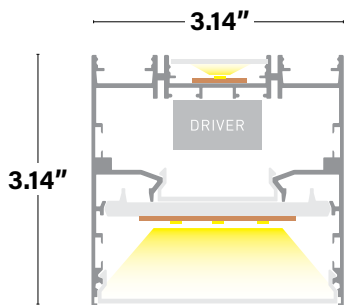

DESIGN OPTIONS

Profile 13

Custom Configuration

Module Length: 7.5"

Lighting Styles

Style A

Style B

Style C

Profile 23

Custom Configuration

Module Length: 2.38"

Lighting Styles

Style A

Style B

Style C

Profile 33

Custom Configuration

Module Length: 2.99"

Lighting Styles

Style A

Style B

Style C

Optics

12°