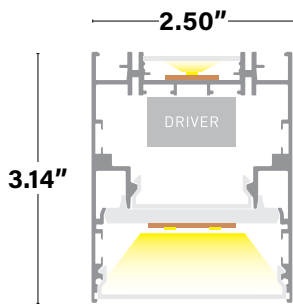

Profile 23

Custom Configuration

Module Length: 2.38"