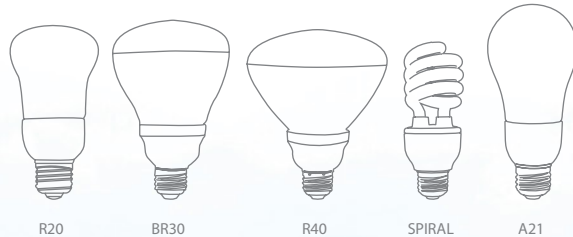

27K
WARM
TONE

30K
WARM
WHITE

35K
SOFT
WHITE

41K
DAY-
BRITE™

50K
FULL
SPECTRUM

PREMIUM QUALITY LIGHTING® • www.PQLighting.com

© 2018 P.Q.L., Inc. • 2285 Ward Avenue • Simi Valley, Ca 93065 • 800.323.8107 • Fax: 877.619.7053

GO GREEN