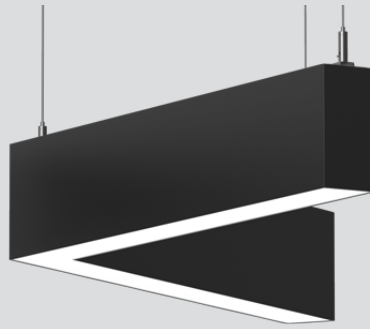

### Description

The Vega™ Chevron is a 2<sup>7</sup>/<sub>16</sub>" wide linear architectural luminaire. The slim and discreet profile, provides excellent illumination for offices, laboratories, libraries, and commercial spaces. Chevron is available in standard lengths of 2', 3', 4', 6', and 8', and can be joined together in seamless runs of any length in 1 foot increments.