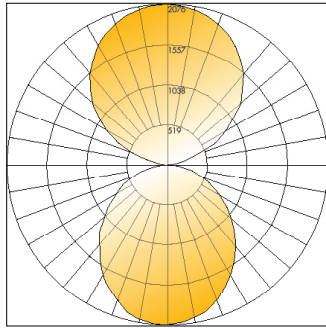

## Dimensions

	2'	3'	4'	6'	8'
$X_1$	24.26"	36.26"	48.26"	72.26"	96.26"
$X_2$	42.02"	62.80"	83.59"	125.16"	166.73"
$X_3$	14.24"	20.24"	26.24"	38.24"	50.24"

16	RAL #4006
17	RAL #2004
18	RAL #4010
19	RAL #3027
20	RAL #6027
21	RAL #5015
22	RAL #6019
23	RAL #1018
24	RAL #7024

Please Note: All orders under 25 linear feet will require a one-time set up charge. Please consult factory for charge.

**Photometrics**

Polar Graph - 4' High Output 4000K

Delivered Lumens: 4640  
CRI: 97

Polar Graph - 4' High Direct / High Indirect 4000K

Delivered Lumens: 10,400 (4640 Direct / 5760 Indirect)  
CRI: 97

**Direct (Down) Lumen Chart:**