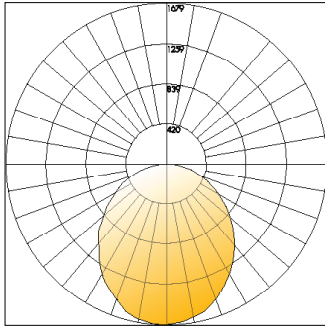

## Dimensions

	2'	3'	4'	6'	8'
$X_1$	24.26"	36.26"	48.26"	72.26"	96.26"
$X_2$	42.02"	62.80"	83.59"	125.16"	166.73"
$X_3$	14.24"	20.24"	26.24"	38.24"	50.24"

**Photometrics**

Polar Graph - 4' High Output 4000K

Delivered Lumens: 4640  
CRI: 97

Polar Graph - 4' High Direct / High Indirect 4000K

Delivered Lumens: 10,400 (4640 Direct / 5760 Indirect)  
CRI: 97

**Direct (Down) Lumen Chart:**