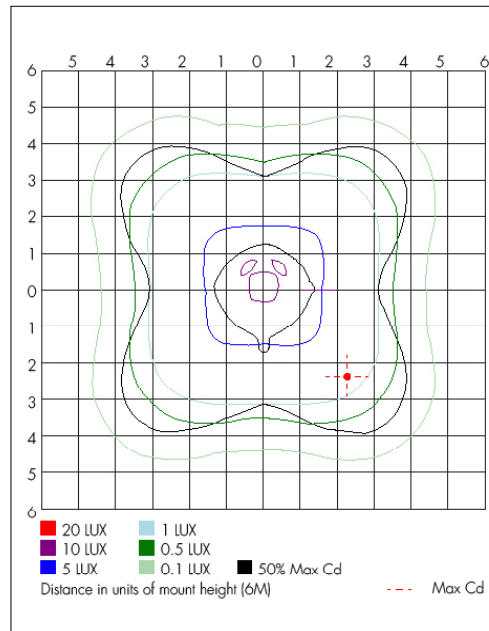

see Page 3 for stem length abbreviations
⁵ Emergency not available with 347-480V
⁶ DLC Listed, see page 3 for QPL Data
⁷ DLC Listed only at 120VAC

Dimensions

Photometrics

Model 35W 4000K

Isofootcandle

Zonal Lumen Summary

Zone	Lumens	% Luminaire
0-30	377.0	7.2%
0-40	779.1	14.8%
0-60	2,545.5	48.3%
60-90	2,718.1	51.6%
70-100	1,155.9	21.9%
90-120	7.8	0.1%
0-90	5,271.4	99.9%
90-180	7.8	0.1%
0-180	5,271.4	100%

Lumen Output

Lumen Chart