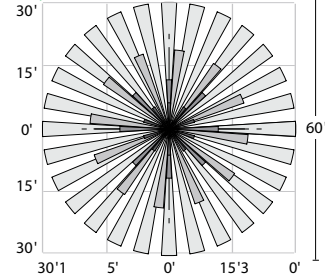

- Slim, low-profile sensor is designed for installation inside the bottom of a light fixture.
- Provides multi-level control based on motion and/or daylight contribution.
- 30' range sensitivity detector.
- Works with ballasts or LED drivers.
- Adjustable light levels and stand-by time.
- Constructed out of fire retardant polycarbonate material that is UV and impact resistant.

Top View - L3 Lens