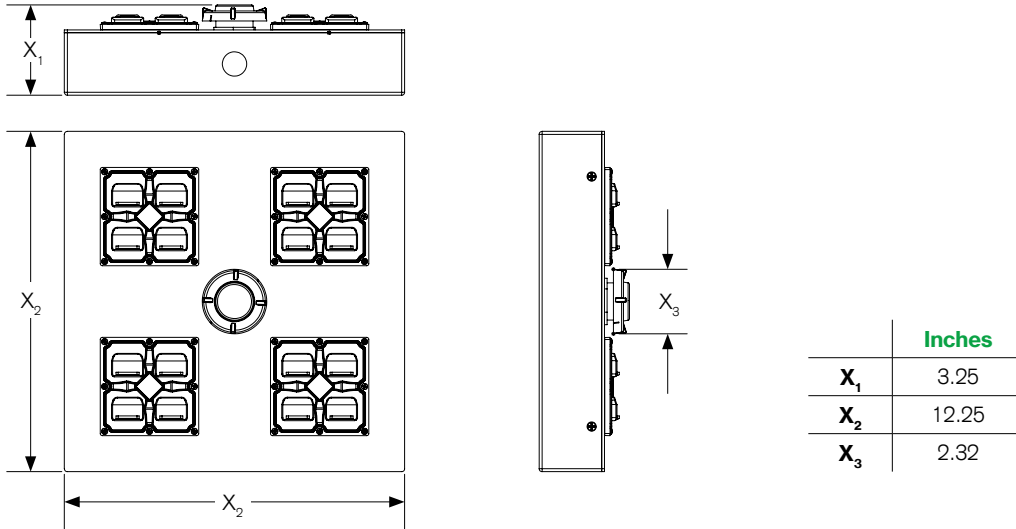

see Page 3 for stem length abbreviations
⁵ Emergency not available with 347-480V
⁶ DLC Listed, see page 3 for QPL Data
⁷ DLC Listed only at 120VAC

Dimensions

Photometrics

Model 35W 4000K

Isofootcandle

Zonal Lumen Summary