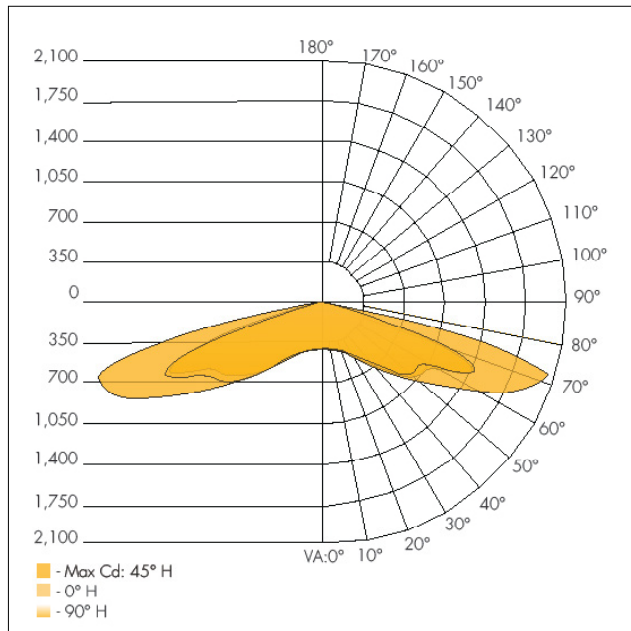

OPTIONS

E	Emergency ⁵
M	Motion Sensor

WARRANTY⁴

-	5 Year Warranty
10	10 Year Warranty
10L	10 Year Warranty including labor

¹ Standard for this fixture
² Delivered Lumens (4000K) - See lumen chart on Page 3 for other color temperatures
³ Contact factory for custom finishes
⁴ "x" is a variable length. Ships separately,

see Page 3 for stem length abbreviations
⁵ Emergency not available with 347-480V
⁶ DLC Listed, see page 3 for QPL Data
⁷ DLC Listed only at 120VAC

Dimensions

Photometrics

Model 35W 4000K

Isofootcandle

Zonal Lumen Summary

Zone	Lumens	% Luminaire
0-30	377.0	7.2%
0-40	779.1	14.8%
0-60	2,545.5	48.3%
60-90	2,718.1	51.6%
70-100	1,155.9	21.9%
90-120	7.8	0.1%
0-90	5,271.4	99.9%
90-180	7.8	0.1%
0-180	5,271.4	100%

Lumen Output

Lumen Chart