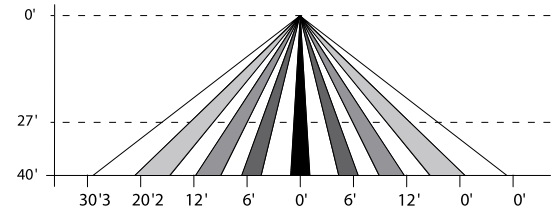

Side View - L3 Lens

DLC-QPL Data

QPL Model No.	Product ID	Technical Req.	Classification	Primary Use	Reported Max Input Voltage
D533-PRO-55-40-U-5-[SU, Sx]-[W, S, Z, C]-[E,M]	PTU7NI6L	5.1	Premium	Parking Garage Luminaires	277VAC
D533-PRO-75-40-U-5-[SU, Sx]-[W, S, Z, C]-[E,M]	PJAOTA69	5.1	Premium	Parking Garage Luminaires	277VAC
D533-PRO-75-50-U-5-[SU, Sx]-[W, S, Z, C]-[E,M]	P3PC7QZ4	5.1	Premium	Parking Garage Luminaires	277VAC
D533-PRO-35-50-U-5-[SU, Sx]-[W, S, Z, C]-[E,M]	PKZVY0BF	5.1	Premium	Parking Garage Luminaires	120VAC
D533-PRO-35-40-U-5-[SU, Sx]-[W, S, Z, C]-[E,M]	PVFCULCR	5.1	Premium	Parking Garage Luminaires	120VAC
D533-PRO-55-50-U-5-[SU, Sx]-[W, S, Z, C]-[E,M]	PVXHMOGP	5.1	Premium	Parking Garage Luminaires	277VAC