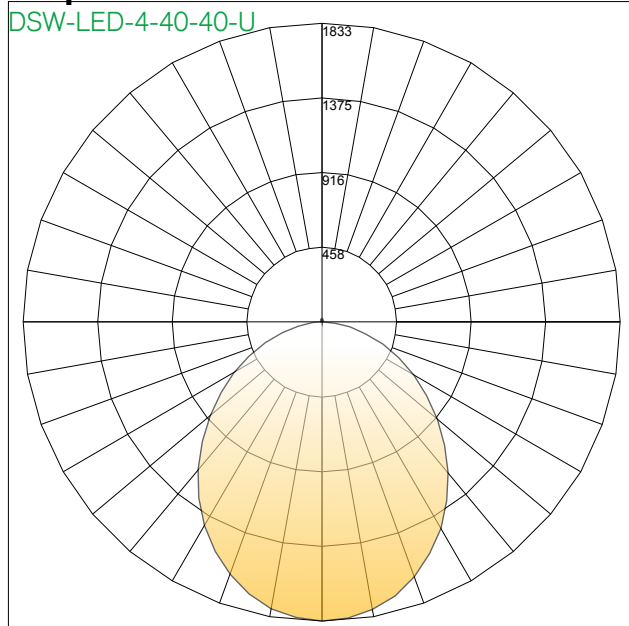

### Dimensions

	Inches	REPLACEMENT DRIVER	
X <sub>1</sub>	48.72	DSW-LED22040U	SR25W500CUL-03
X <sub>2</sub>	2.54	DSW-LED44040U	SR45W1000CUL-01
X <sub>3</sub>	6.54		

### Photometric - Polar Graph

### Lumen Chart

Size	Wattage	4000K	
		Lumens	LPW
DSW-LED-2-20-354050-U	20	3500	130
DSW-LED-4-40-354050-U	40	5200	130