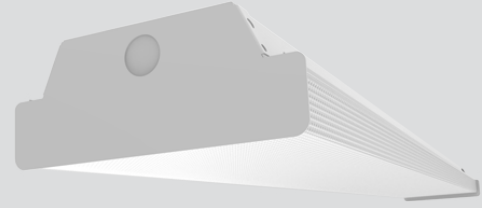

DSW-LED

Surface Wraparound

Client: _____ Order #: _____
Project Name: _____ Type: _____ Qty: _____

Performance Data

CRI

80+

CCT

4000K

Projected Lifetime

>173,000 Hours (L70);

>50,000 Hours (L90)

Dimming

0-10V Dimming Standard

Operating Temperature

-20° to +50°C Ambient

UL Listed

UL, Suitable for dry and damp locations

Warranty

5 year Standard

10 year Optional

UL

Listed

10 Yr

Warranty

Available

Description

The DSW series wraparound pairs economy styling with energy-efficient performance, delivering 130 lumens per watt. The luminaire's characteristic clean, low-profile design is both appealing and practically functional. This unit utilizes a clear, extruded acrylic refractor and a heavy gauge steel end plate with embossed light seal for dependable performance and good looks. The DSW wraparound is perfect for commercial spaces, school dormitories, offices and retail areas.

Features

- Die formed heavy gauge steel with side flanges for extra uniformity and rigidity.
- Fixture ends are die-formed for rigidity.
- Post painted powder coated white finish.
- Diffuser is designed for one-piece .125" thick prismatic lenses.
- Snap on diffusers for easy servicing and hinge from either side.
- UL listed for damp locations.
- Dimming (0-10V) standard
- 80+ CRI for crisp, accurate color rendering

A FIXTURE SERIES

DSW-LED Surface Wraparound

B LENGTH

2 2'

4 4'

C WATTAGE/LUMENS (LENGTH 2)

20 20W/3200¹

(LENGTH 4)

40 40W/5200¹

D CCT

40 4000K

E VOLTAGE

U 120-277V

F OPTIONS

E Emergency Battery

G WARRANTY²

- 5 Year Warranty

10 10 Year Warranty

10L 10 Year Warranty including labor

¹ Delivered Lumens (4000K)