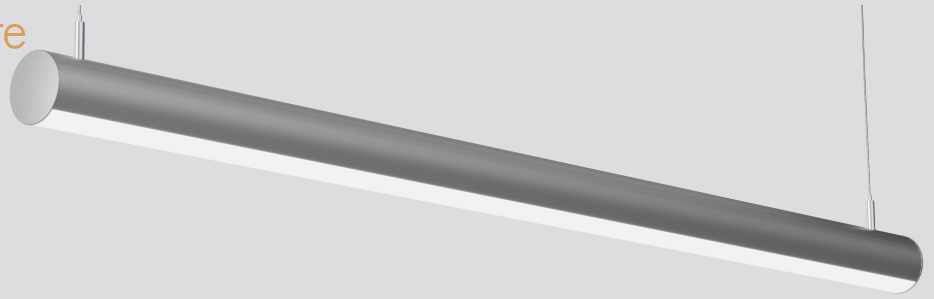

ELIO™ TUBE PENDANT

Interior Ambient LED Luminaire

Client: _____ Order #: _____
Project Name: _____ Type: _____ Qty: _____

Performance Data

CRI

90+

CCT

2700K, 3000K, 3500K, 4000K,
5 Channel Color Tuning

10 Yr

Warranty
Available

BAA

Compliant
Available

Description

The Elio™ Tube is a sleek interior LED luminaire designed to complement the open, minimalist look of modern interior spaces. Featuring a sturdy, extruded aluminum housing, the Elio™ Tube is a specification-grade luminaire delivering quality illumination through its high-end diffuser lens. The Elio™ Tube is ideal for commercial, retail, and architectural spaces in both new construction and renovation applications.

Features

- Delivers up to 1,200 lm/ft at 4000K
- 90+ CRI for accurate interior color rendering
- R9 value of 60+
- Power Factor > 0.90; THD < 20%
- Housing: 2.5" diameter extruded T5-6063 Aluminum with a clear anodized finish
- Housing features an internal integrated screw port for mounting drivers, controllers (for color tuning), end caps, and continuous run joiner hardware
- Lens: extruded acrylic blend with 80% transmissivity, designed with a snap-fit into the housing
- End caps: powder coated die-cast ADC aluminum; fastened to the housing with an internal galvanized steel pull bracket
- Mounting: pendant

Ordering Options **Contact sales representative to order.**

FIXTURE SERIES

EV2P Elio™ Tube Pendant

LENGTH

2 2'

3 3'

4 4'

6 6'