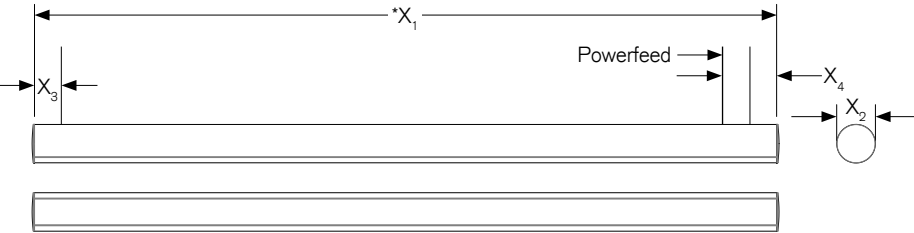

³ Tunable CCT options only available at High Output setting.

⁴ See Continuous Run Guide for additional information (separate document)

⁵ Standard

⁶ Replace "xxx" with desired system length, in feet. See Continuous Run Guide for additional information (separate document)

⁷ 5 Year Warranty is Standard unless specified

Dimensions

	Inches				
	Size 2'	Size 3'	Size 4'	Size 6'	Size 8'
X₁	24.00	36.00	48.00	72.00	96.00
*X₁	24.06	36.06	48.06	72.06	96.06
X₂	Ø2.50	Ø2.50	Ø2.50	Ø2.50	Ø2.50
X₃	1.75	1.75	1.75	1.75	1.75
X₄	3.00	3.00	3.00	3.00	3.00