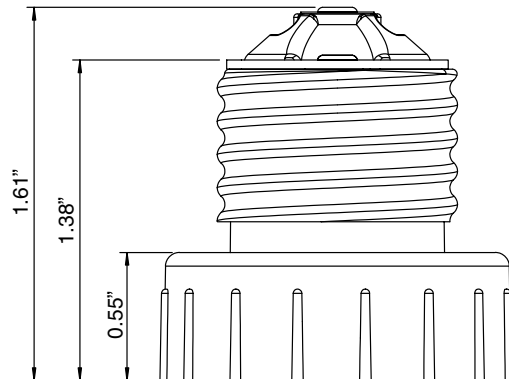

Dimensions

Rating:

120W-250V

Agency Standards:

UL Listed (File #E13396)

NOM Certified (File #057)

Leviton Manufacturing Co., Inc.

201 N Service Rd, Melville, NY 11747

Telephone: 1-800-323-8920 • FAX: 1-800-832-9538

Tech Line (7:00AM-7:30PM ET Monday-Friday): 1-800-824-3005

Leviton Manufacturing of Canada, Ltd.

165 Hymus Blvd, Pointe-Claire, QC H9R 1E9

Telephone: 1-800-469-7890 • FAX: 1-800-563-1853

Visit our Website at: www.leviton.com/oem

© 2010 Leviton Manufacturing Co., Inc. All rights reserved. Subject to change without notice.