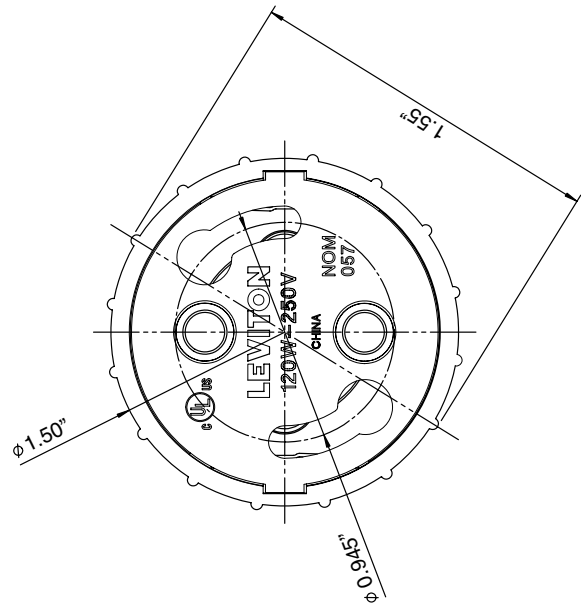

Dimensions

Rating:

120W-250V

Agency Standards:

UL Listed (File #E13396)

NOM Certified (File #057)

Leviton Manufacturing Co., Inc.

201 N Service Rd, Melville, NY 11747

Telephone: 1-800-323-8920 • FAX: 1-800-832-9538

Tech Line (7:00AM-7:30PM ET Monday-Friday): 1-800-824-3005

Leviton Manufacturing of Canada, Ltd.

165 Hymus Blvd, Pointe-Claire, QC H9R 1E9

Telephone: 1-800-469-7890 • FAX: 1-800-563-1853

Visit our Website at: www.leviton.com/oem

© 2010 Leviton Manufacturing Co., Inc. All rights reserved. Subject to change without notice.