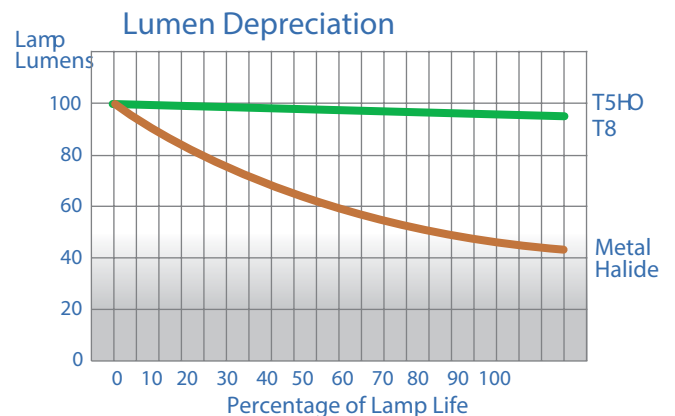

- Fixture or electrical box mounted
- Adjustable time delay (15-30 min.)

APPLICATION GUIDE

LOWER OPERATING COST WITH LONGER LAMP LIFE

REPLACEMENT FIXTURES

T5HO and T8 Fluorescents are ideal replacements for:

- 400W Metal Halide High Bays
- 250W Metal Halide Low Bays
- F96T12 and F96T12/HO Fixtures.

RECOMMENDED MOUNTING HEIGHTS

- 25 foot and below T5 or T8 lamps
- 25 foot and higher T5HO lamps

GOOD TO KNOW

1. MH400 initial lumens 36,000, mean lumens 24,000.
     Fixture CU 70% = 16,800 LUMENS
   - MH250 initial lumens 20,500, mean lumens 13,500.
     Fixture CU 70% = 9,450 LUMENS
2. *Mean Lumens = Design lumens at 40% of life.*
   CU = Coefficient of Utilization efficiency of the fixture to deliver lumens.

- **A 6 lamp T8 High Bay Fixture uses only 1/3rd the power of a 400W Metal Halide**

BALLAST SPECIFICATION

- Sylvania Quicktronic® ProStart Programmed Start T5HO Ballast
- Sylvania Quicktronic® Professional Series Instant Start T8 Ballast
- T8 fixtures with Instant Start Ballast
- T5HO fixtures with Programmed Start Ballast