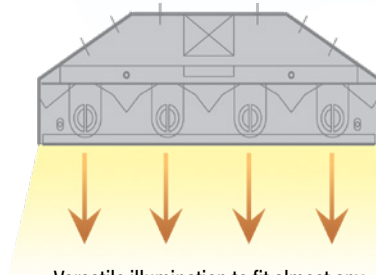

• CONSTRUCTION

Riveted/Welded/Screw-Up code gauge steel construction.

• SHIELDING

Prismatic or clear acrylic lens & steel door frame. Optional gasket door available. Wire guard w/acrylic lens and steel door frame. Heavy duty stock Wire guard. (Ideal for gymnasium applications)

• FINISH

All steel surfaces are painted after fabrication with high-gloss baked white enamel, applied over iron phosphate pre-treatment for maximum adhesion and rust resistance.

LIGHT DISPERSION

Versatile illumination to fit almost any lighting application.