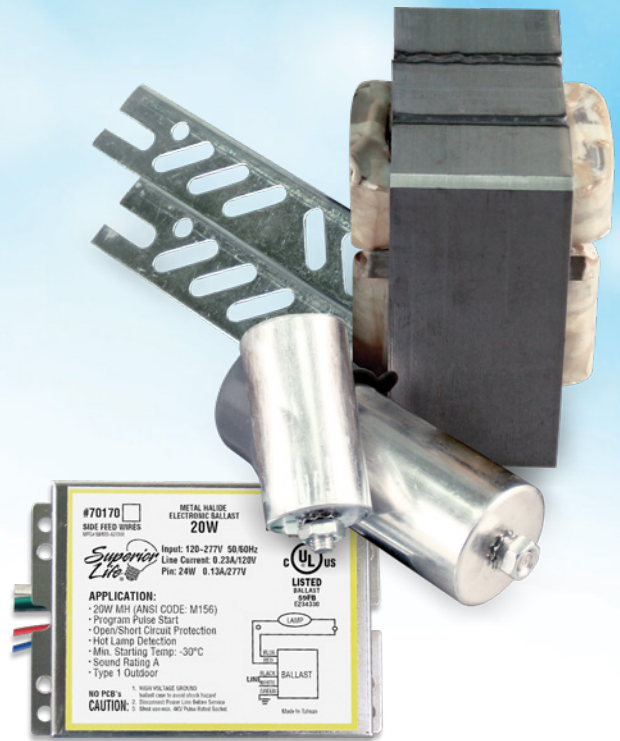

# HID BALLASTS

Superior Life® HID Ballasts are designed to provide our customers with optimum performance while maintaining a high level of efficiency. Our ballasts comply with the OEM requirements of the top light fixture manufacturers. Superior Life® Ballasts are available for use in a wide variety of lamp applications and are the first choice for today's most successful retrofit projects.

- **MULTI-VOLTAGE TECHNOLOGY**
- **AUTOMATIC RESTART CAPABILITY**
- **CLASS A SOUND RATING**
- **END-OF-LIFE LAMP PROTECTION**

ITEM#	DESCRIPTION	LAMP TYPE	WATTS	ANSI	VOLTS	CASE
70170	BALLAST 20W MH/M156/120-277V SIDE LEAD- SUPERIOR LIFE®	CMH	20	M156	120-277V	30
70171	BALLAST 20W MH/M156/120-277V BOTTOM FEED- SUPERIOR LIFE®	CMH	20	M156	120-277V	20
70179	BALLAST 70W MH/M98,M139,M143 120-277V BOTTOM FEED- SL®	CMH	70	M85/M98/M139/M143	120-277V	20
91986	BALLAST MH 100W M90 - 120/208/240/277V - SUPERIOR LIFE®	MH	100	M90	120-277V	1
91988	BALLAST MH 150W M102 - 120/208/240/277V - SUPERIOR LIFE®	MH	150	M102	120-277V	1
91990	BALLAST MH 175W M57 - 120/208/240/277V - SUPERIOR LIFE®	MH	175	M57	120-277V	1
92000	BALLAST MS 175W M152 - 120/208/240/277V - SUPERIOR LIFE®	MH	175	M152	120-277V	1
91998	BALLAST MS 250W M153 - 120/208/240/277V - SUPERIOR LIFE®	MH	250	M153	120-277V	1
91995	BALLAST MS 350W M131 - 120/208/240/277V - SUPERIOR LIFE®	MH	350	M131	120-277V	1
91970	BALLAST HPS 70W S62 - 120/208/240/277V - SUPERIOR LIFE®	HPS	70	S62	120-277V	1
91972	BALLAST HPS 100W S54 - 120/208/240/277V - SUPERIOR LIFE®	HPS	100	S54	120-277V	1
91976	BALLAST HPS 250W S50 - 120/208/240/277V - SUPERIOR LIFE®	HPS	250	S50	120-277V	1
91980	BALLAST HPS 1000W S52 - 120/208/240/277V - SUPERIOR LIFE®	HPS	1000	S52	120-277V	1

Key: CMH: Ceramic Metal Halide / MH: Metal Halide / HPS: High Pressure Sodium

Photos are for reference only. Product information is subject to change without notice. Ballast size, housing and shape may vary. Please contact your local regional representative for more information.