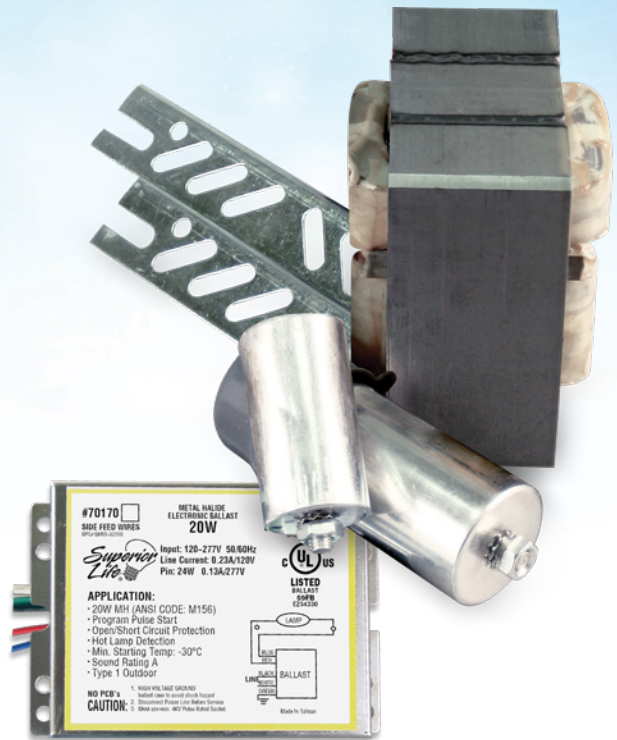

HID BALLASTS

TRADITIONAL LIGHTING

Superior Life® HID Ballasts are designed to provide our customers with optimum performance while maintaining a high level of efficiency. Our ballasts comply with the OEM requirements of the top light fixture manufacturers. Superior Life® Ballasts are available for use in a wide variety of lamp applications and are the first choice for today's most successful retrofit projects.

FEATURES

- Multi-Voltage Technology
- Automatic Restart Capability
- Class A Sound Rating
- End-Of-Life Lamp Protection

WARRANTY

QUALIFICATIONS*

*Qualifications can vary per item, see technical data sheets (TDS) for specific information.

WATTS	ITEM#	DESCRIPTION	LAMP TYPE	ANSI CODE	VOLTS	CASE
CERAMIC METAL HALIDE						
20	70170	BALLAST 20W MH/M156/120-277V SIDE LEAD - SUPERIOR LIFE®	CMH39	M156	120-277	30
	70171	BALLAST 20W MH/M156/120-277V BOTTOM FEED - SUPERIOR LIFE®	CMH39	M156	120-277	20
70	70179	BALLAST 70W MH/M98,M139,M143 120-277V BOTTOM FEED - SUPERIOR LIFE®	CMH70	M85/M98/M139/M143	120-277	20
METAL HALIDE						
100	91986	BALLAST MH 100W M90 - 120/208/240/277V - SUPERIOR LIFE®	MH	M90	120-277	1
150	91988	BALLAST MH 150W M102 - 120/208/240/277V - SUPERIOR LIFE®	MH	M102	120-277	1
175	92000	BALLAST MS 175W M152 - 120/208/240/277V - SUPERIOR LIFE®	MH	M152	120-277	1
250	91998	BALLAST MS 250W M153 - 120/208/240/277V - SUPERIOR LIFE®	MH	M153	120-277	1
HIGH PRESSURE SODIUM						
70	91970	BALLAST HPS 70W S62 - 120/208/240/277V - SUPERIOR LIFE®	HPS	S62	120-277	1
100	91972	BALLAST HPS 100W S54 - 120/208/240/277V - SUPERIOR LIFE®	HPS	S54	120-277	1
250	91976	BALLAST HPS 250W S50 - 120/208/240/277V - SUPERIOR LIFE®	HPS	S50	120-277	1
1000	91980	BALLAST HPS 1000W S52 - 120/208/240/277V - SUPERIOR LIFE®	HPS	S52	120-277	1