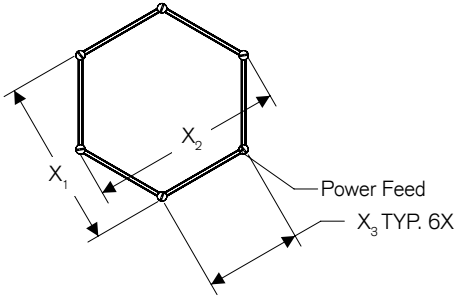

Features

- Up to 1200 lm/ft direct, 1,400 lm/ft indirect at 4000K
- Profile Dimensions: 2.44" wide x 5" high
- End Caps: Die cast aluminum with powder coat finish
- Housing: Extruded Aluminum with powder coat finish
- Direct Lens: Extruded Satin Acrylic
- Indirect Lens: Extruded clear Acrylic
- Light Engine: Aluminum core LED board mounted to a white extruded chassis with integral driver and quick electrical disconnects for rapid tool-less servicing

Dimensions

	2'	3'	4'
X₁	52.50"	76.50"	100.50"
X₂	45.47"	66.25"	87.04"
X₃	26.25"	38.25"	50.25"
Y	5.00"	5.00"	5.00"