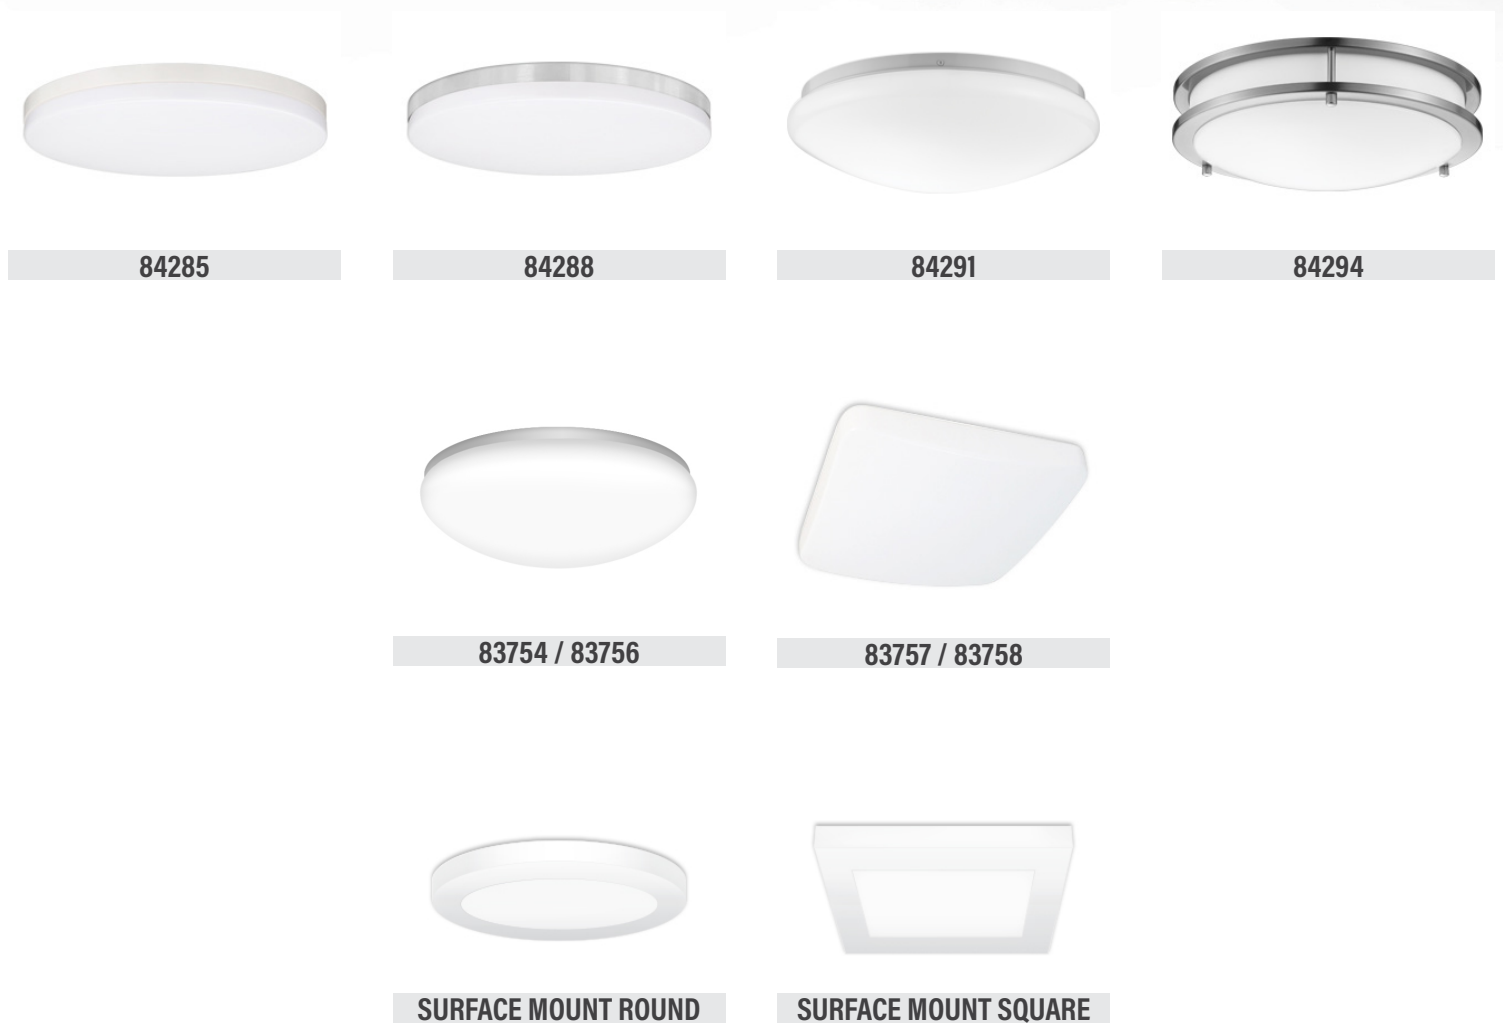

FEATURES

- Energy efficient
- Low glare and evenly distributed light
- Compact and elegant design
- Lightweight and easy installation
- Mercury Free - Environmentally friendly.
- For covered ceilings only

Note: Warranty and Qualifications can vary per item, see technical data sheets (TDS) for specific information. - Not all product variations listed on this page are Energy Star® qualified. Visit www.energystar.gov to confirm qualification - Published lumens on LED products are approximate and may vary slightly. - Specifications are subject to change without notice. - Photos and drawings may not be to scale and are for general reference only.