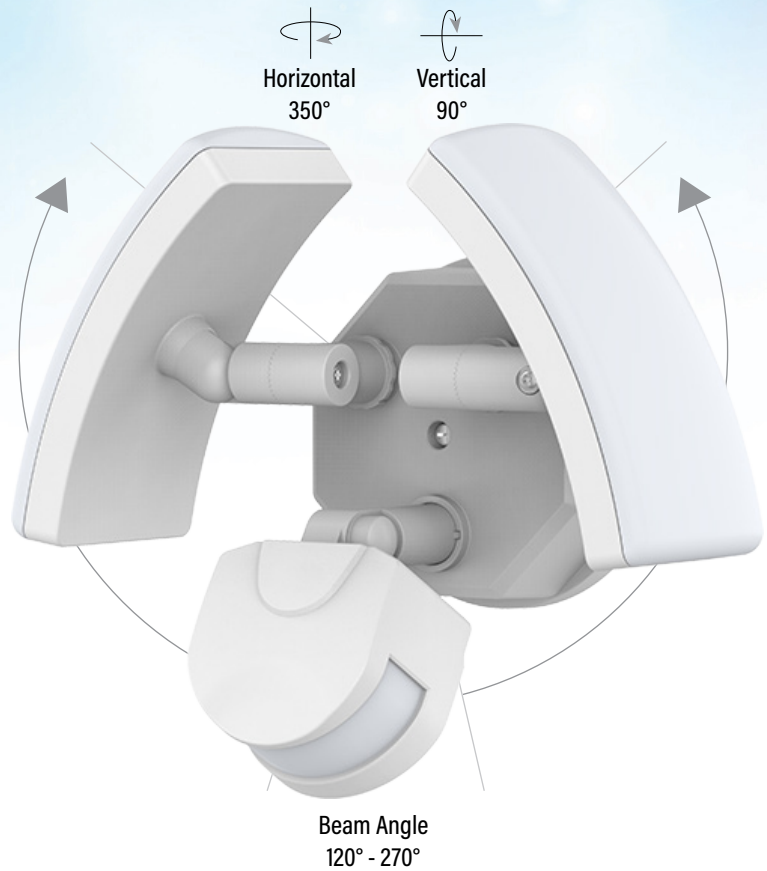

LED EXTERIOR LIGHTING TONE-SELECT™ SECURITY LIGHTS

FEATURES

- **Selectable Color Temperature**
  (3000K, 4000K, 5000K)
- **High Efficiency, Energy Saving**
- **Adjustable Motion Sensor Sensitivity**
  180° motion detection with up to 60 ft. range
- **3 Fixtures in 1**
  - » Night Security Light with motion sensor
  - » Dusk-to-Dawn area light
  - » On/off area light (w/sensors deactivated)
- **Easy installation; surface or wall mount**
- **White or Black Finish**

WATTS	ITEM#	DESCRIPTION	CCT	LUMENS	LPW	BEAM	CRI	VOLTS	FINISH	LIFE HOURS	TRAD. EQUIV.	CASE
NON-DIMMABLE												
26	94020	MOTION SECURITY LIGHT/26W/30-50K/120-277V/WHT <i>Qualification Model # LTS-26W-PS-3CCT-W</i>	30-50K	2730-3000	105-115	120°-270°	80	120-277V	WHITE	50,000	100W	12
	94021	MOTION SECURITY LIGHT/26W/30-50K/120-277V/BLK <i>Qualification Model # LTS-26W-PS-3CCT-B</i>	30-50K	2730-3000	105-115	120°-270°	80	120-277V	BLACK	50,000	100W	12

Key: P = Pending / LPW = Lumens Per Watt / TRAD. EQUIV. = Traditional Equivalent

Note: Warranty and Qualifications can vary per item, see technical data sheets (TDS) for specific information. • Published lumens on LED products are approximate and may vary slightly. • Specifications are subject to change without notice. • Photos and drawings may not be to scale and are for general reference only.

PREMIUM QUALITY LIGHTING® • Phone: 800-323-8107
© P.Q.L., Inc. • 2285 Ward Avenue • Simi Valley, CA 93065

www.PQLighting.com
Rev: 05/03/2022