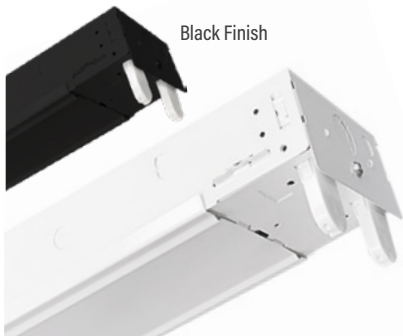

INTERIOR LIGHTING

LED READY FIXTURES

LED Ready Fixtures include; high bays, troffers, vapor lights, parabolic, direct/indirect, wrap and strip fixtures. These fixtures are high quality and designed for superior performance when paired with the latest energy-saving direct wire LED linear lamp technology.

Application: Designed for a variety of applications; offices, hospitals, retail stores, schools, lobbies, commercial buildings and work areas.

FEATURES

- **Sturdy construction** - Die form cold-rolled steel housing.
- **Pre-Wired with Non-Shunted Sockets**
- **Pairs with Direct Wire T8 Lamps*** (Not included)

**Single-End or Double-End UL Type B Lamps. Single-end pre-wired fixtures can also be wired double-end by the end-user if needed. Follow specific lamp installation wiring instructions for correct wiring.*

DIAMOND HIGH BAY

HORIZON HIGH BAY

STRIP FIXTURE

WRAP-A-ROUND

TROFFER

PARABOLIC

DIRECT/INDIRECT

VAPOR TIGHT