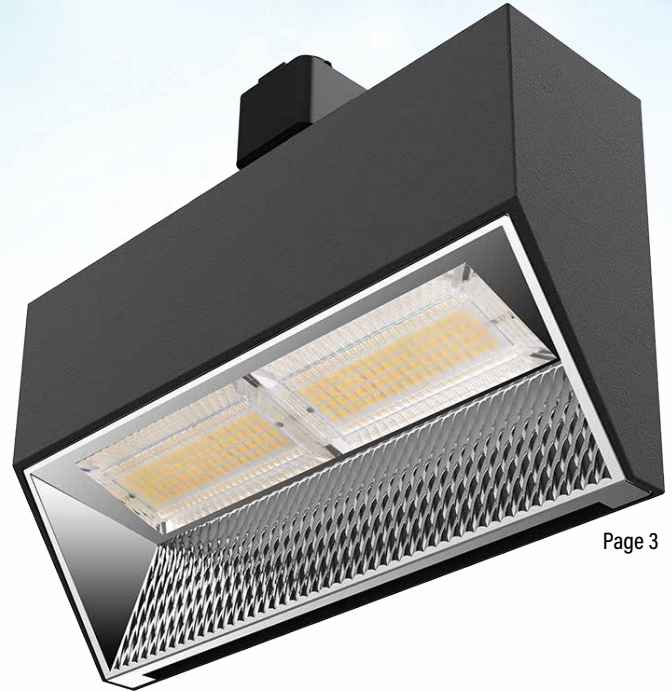

Page 3

LED INTERIOR LIGHTING

TRACK HEADS

Superior Life® LED Track Heads feature energy efficient integrated LED technology to deliver bright uniform light with a long life. Both styles have selectable wattages and are adjustable for dynamic lighting in any application. Durable metal construction with a smooth finish for a sleek modern design. Compatible with popular linear track systems.

Application: Designed for a variety of applications; illuminating merchandise, architectural features, displays and artwork.