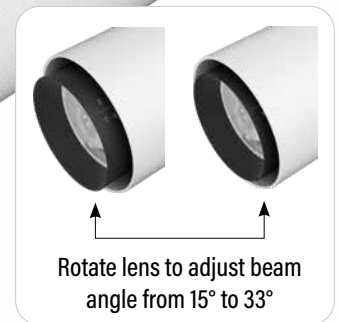

ADJUSTABLE BEAM ANGLE

WATTS	ITEM#	DESCRIPTION	CCT	LUMENS	LM/W	BEAM	CRI	TRACK	FINISH	LIFE HOURS	TRAD. EQUIV.	CASE
120V DIMMING - TRIAC/ELV												
25/32	80830	POWERZOOM™ 25/32W/35K/DIMMABLE/WHITE/H STYLE - SL® <i>Qualification Model # STR-32-H-35K-YY-WH</i>	3500K	2147-2961	86-93	15°-33°	90	H	WHITE	50,000	150W	8
	80831	POWERZOOM™ 25/32W/35K/DIMMABLE/BLACK/H STYLE - SL® <i>Qualification Model # STR-32-H-35K-YY-BK</i>	3500K	2147-2961	86-93	15°-33°	90	H	BLACK	50,000	150W	8
	80834	POWERZOOM™ 25/32W/35K/DIMMABLE/WHITE/J STYLE - SL® <i>Qualification Model # STR-32-J-35K-YY-WH</i>	3500K	2147-2961	86-93	15°-33°	90	J	WHITE	50,000	150W	8
	80835	POWERZOOM™ 25/32W/35K/DIMMABLE/BLACK/J STYLE - SL® <i>Qualification Model # STR-32-J-35K-YY-BK</i>	3500K	2147-2961	86-93	15°-33°	90	J	BLACK	50,000	150W	8

Key: SL = Superior Life® / P = Pending / LM = Lumens / TRAD. EQUIV. = Traditional Equivalent

Note: Warranty and Qualifications can vary per item, see technical data sheets (TDS) for specific information. • Published lumens on LED products are approximate and may vary slightly. • Specifications are subject to change without notice. • Photos and drawings may not be to scale and are for general reference only.

PREMIUM QUALITY LIGHTING® • Phone: 800-323-8107
© P.Q.L., Inc. • 2285 Ward Avenue • Simi Valley, CA 93065

www.PQLighting.com

Rev: 07/21/2021