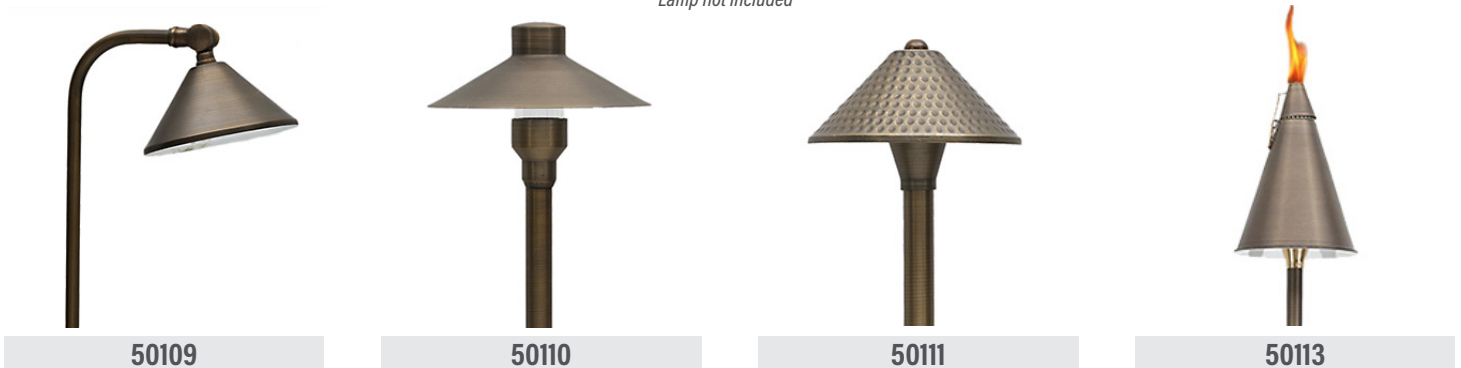

LED EXTERIOR LIGHTING

LANDSCAPE FIXTURES

Superior Life® Landscape Lighting are high quality, elegant, industrial design outdoor fixtures. They are great for both commercial and residential application. Fully adjustable for precise lighting. Easy to install.

Application: Ideal for residential, commercial and industrial applications; wall washing, walkways, parks, backyards, pathways and perimeter lighting.

FEATURES

- Solid Die Cast Brass
- Modern, elegant design
- Simple installation

INTEGRATED LED

JC LAMP / G4 BASE

Lamp not included

JC LAMP / G4 BASE

Lamp not included

MR16 LAMP / GU5.3 BASE

Lamp not included

LED EXTERIOR LIGHTING LANDSCAPE FIXTURES

LED INTEGRATED

WATTS	ITEM#	DESCRIPTION	CCT	LUMENS	LPW	BEAM	VOLTS	BASE	LIFE HOURS	CASE
NON-DIMMABLE										
3	50102	BRASS BALBOA LED SMALL NARROW FLOOD/3W/30K/12V - W/PLASTIC SPIKE	3000K	160	53	30°	12	WIRED	20,000	20
5	50104	BRASS HERMOSA LED NARROW FLOOD/5W/30K/12V - W/PLASTIC SPIKE	3000K	270	54	30°	12	WIRED	20,000	20
6	50107	BRASS SONOMA LED LARGE NARROW FLOOD/6W/30K/12V - W/PLASTIC SPIKE	3000K	550	92	60°	12	WIRED	20,000	10