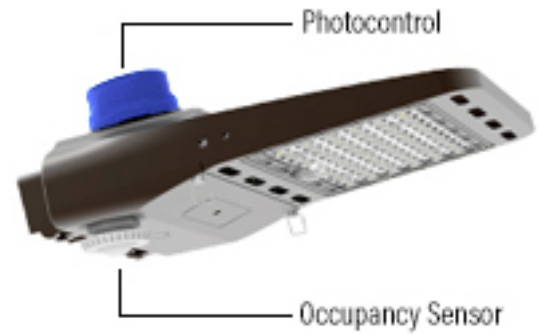

**DAYLIGHT & MOTION
CONTROL**

QUICK MOUNT BRACKETS & ACCESSORIES

**QUICK-MOUNT*
TRUNNION BRACKET**

Item #: 83960 - Trunion bracket mounts to a wall or pole with the option to adjust the light angle. (White Finish: #83961)

**QUICK-MOUNT*
POLE ADAPTER**

Item #: 83956 - Pole Adapter mounts to the side of a pole and includes spacers for round or flat poles. Knock-outs for sensors.

Item #: 83955 - Slip Fitter mounts over a 2.38" tenon with the option to adjust the light angle. (White Finish: #83953)

**ADAPTER TO MOUNT
SLIP FITTER TO POLE**

Item #: 83646 - Adapter mounts to the side of a square pole while still allowing the use of a slip fitter bracket.

PHOTOCONTROL

Item #: 83963 - Dusk-to-Dawn control of the V2 Stealth™ fixtures.

OCCUPANCY SENSOR

Item #: 54892 - Mounts to the bottom of the fixture to have multi-level control based on motion and/or daylight.