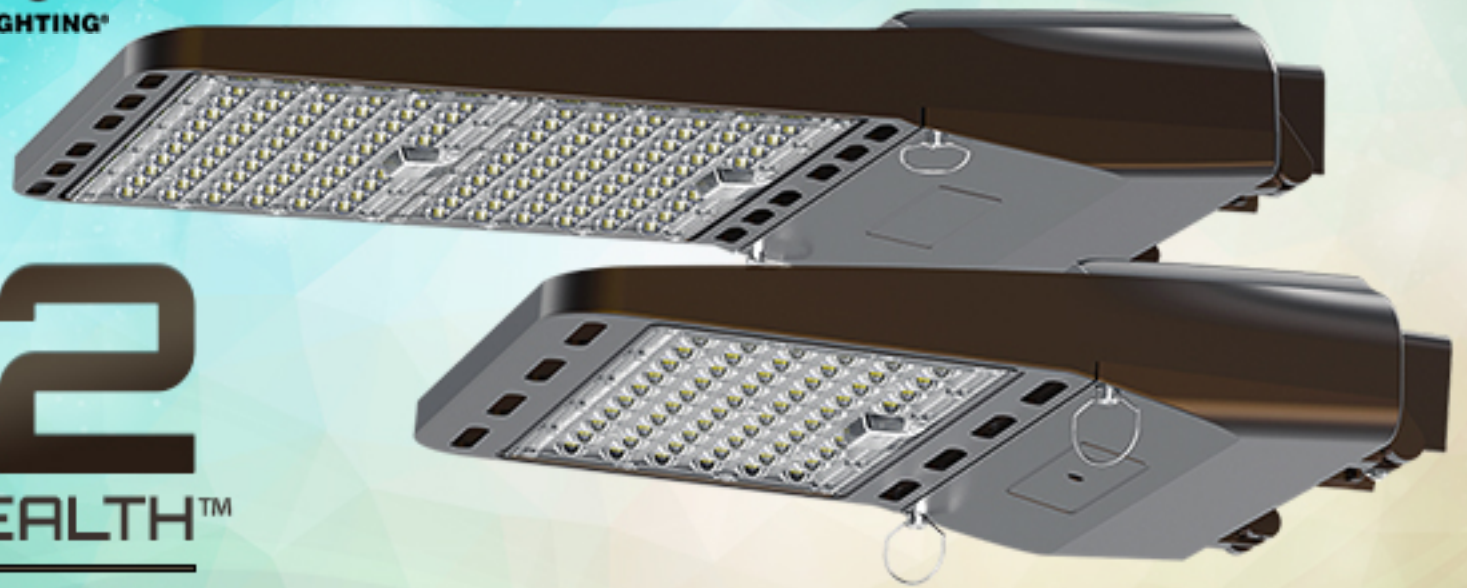

NEW PRODUCTS

**V2**  
**LED STEALTH™**  
**140 LUMENS**  
**PER WATT**

## LED V2 STEALTH™ FIXTURES

Our Superior Life® LED Stealth™ fixtures are an energy saving alternative to traditional Metal Halide or HPS fixtures. The modern design is sleek, light weight, and rated for outdoor application.

- High Lumen Per Watt Design
- Brighter and Whiter
- Quick-Mount System\*
- Simple 1 Person Installation
- Wet Location Rated (IP65)
- Premium DLC, UL Listed, RoHS
- Dimmable (1-10V, Range 10% - 100%)
- 5 Year Warranty
- Shorting Cap included.