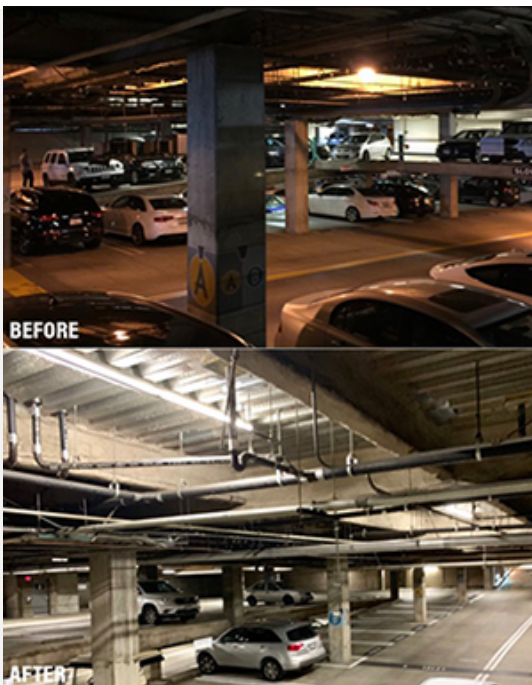

ESTIMATED ANNUAL ENERGY SAVINGS

Per Fixture: $148.57

Total Savings: $65,370.62

*Estimated energy savings per year based on 12 hrs/7 days. 16¢/kWh

[Job Photos](#)