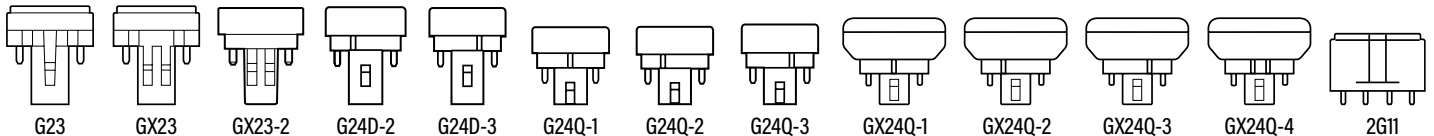

BASE KEY

Key: SL = Superior Life® / TRAD. EQUIV. = Traditional Equivalent

27K WARM TONE	30K WARM WHITE	35K SOFT WHITE	41K DAY-BRITE™	50K FULL SPECTRUM

PREMIUM QUALITY LIGHTING® • www.PQLighting.com

© 2018 P.Q.L., Inc. • 2285 Ward Avenue • Simi Valley, Ca 93065 • 800.323.8107 • Fax: 877.619.7053

GO GREEN