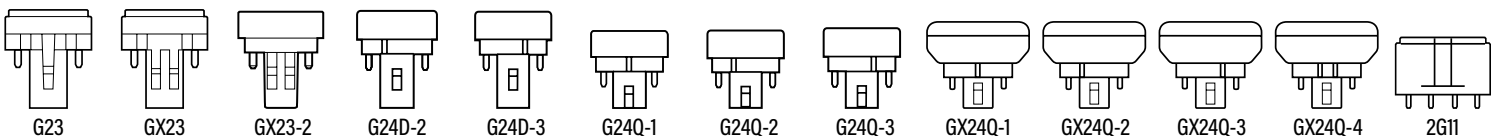

BASE KEY

Hg Note: These lamps contain mercury. For proper lamp disposal contact your local municipal solid waste agency directly, call 888-537-4874 or visit lamprecycle.org for state-specific lamp recycling options. • Published lumens are approximate and may vary slightly. • Specifications are subject to change without notice. • Photos and drawings may not be to scale and are for general reference only.