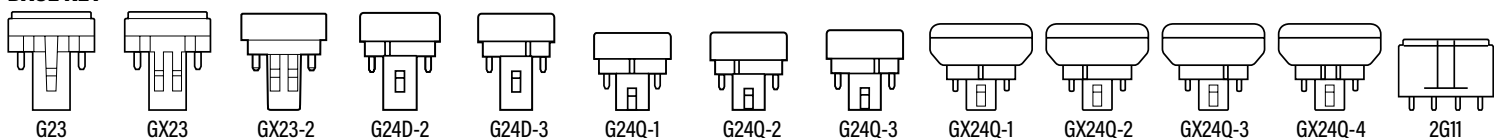

PLC - 4 PIN LAMPS

WATTS	ITEM#	DESCRIPTION	COLOR	LUMENS	LM/W	CRI	MOL	VOLTS	BASE	AVG. LIFE HOURS	CASE
13	81780	PLC13/27K/G24Q-1 4 PIN - SUPERIOR LIFE®	2700K	780	60	80	5.2"	120	G24Q-1	12,000	200
	81781	PLC13/30K/G24Q-1 4 PIN - SUPERIOR LIFE®	3000K	780	60	80	5.2"	120	G24Q-1	12,000	200
	81782	PLC13/35K/G24Q-1 4 PIN - SUPERIOR LIFE®	3500K	780	60	80	5.2"	120	G24Q-1	12,000	200
	81784	PLC13/41K/G24Q-1 4 PIN - SUPERIOR LIFE®	4100K	780	60	80	5.2"	120	G24Q-1	12,000	200
18	81792	PLC18/27K/G24Q-2 4 PIN - SUPERIOR LIFE®	2700K	1080	80	80	5.8"	120	G24Q-2	12,000	200
	81793	PLC18/30K/G24Q-2 4 PIN - SUPERIOR LIFE®	3000K	1080	80	80	5.8"	120	G24Q-2	12,000	200
	81794	PLC18/35K/G24Q-2 4 PIN - SUPERIOR LIFE®	3500K	1080	80	80	5.8"	120	G24Q-2	12,000	200
	81796	PLC18/41K/G24Q-2 4 PIN - SUPERIOR LIFE®	4100K	1080	80	80	5.8"	120	G24Q-2	12,000	200

BASE KEY

Hg Note: These lamps contain mercury. For proper lamp disposal contact your local municipal solid waste agency directly, call 888-537-4874 or visit lamprecycle.org for state-specific lamp recycling options. • Published lumens are approximate and may vary slightly. • Specifications are subject to change without notice. • Photos and drawings may not be to scale and are for general reference only.