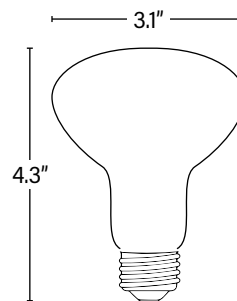

**ORDERING**

CODE	DESCRIPTION
PTL75BR25BSK	75BR25/BASKING PET - CLEAR-BRITE™

**PACKAGING**

MASTER CASE	
Quantity	50
Size (LxWxH)	16.5" x 16.5" x 9.8"
Gross Weight (Lbs)	--
UPC	10854432004061
INDIVIDUAL BOX	
Size (LxWxH)	3.1" x 3.1" x 4.4"
UPC	854432004064