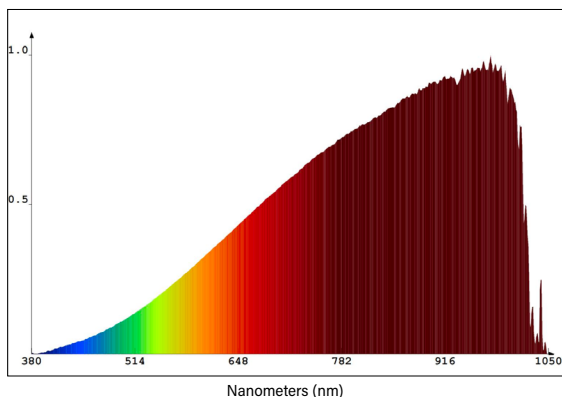

**WAVELENGTH CHART**

Project _____	Date _____
Catalog # _____	Quantity _____ Type _____

**PRODUCT INFORMATION**

ELECTRICAL	
Wattage	75W
Voltage	110-130V
PERFORMANCE	
Benefits	Heat
Lumens	460
CCT	2400K
CRI	≥90
Dimming	Yes
CONSTRUCTION	
Lens	Glass
Base / Power Supply	E26 - Medium
Finish	Clear
LIFESPAN <i>(Complete terms can be found on our website.)</i>	
Life Hours (Avg.)	5,000
Warranty	1-Year Standard
DIMENSIONS	