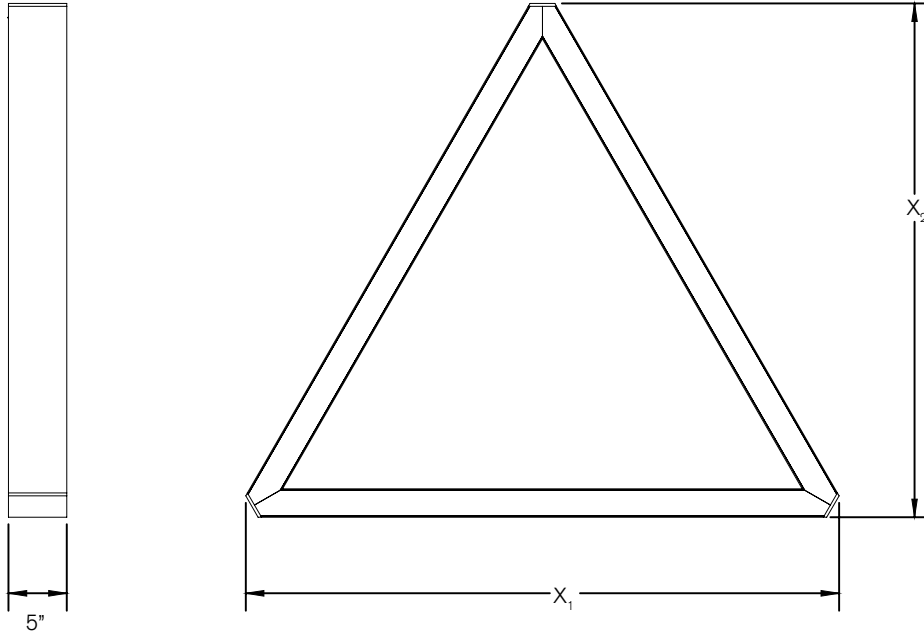

*Only available when direct/indirect distribution is selected

¹ Tunable CCT options only available at High Output setting.

² See below for Ordering Codes on 24 Specialized Finishes. Example "07"

³ Please Note: All orders under 25 linear feet will require a one-time set up charge. Please consult factory for charge.

⁴ All finishes are textured unless specified otherwise by the customer

⁵ Default sensor is the Enlighted One.

⁶ Dual circuit offered with 6 wire cord - two hots, neutral, ground, and 0-10V dimming

⁷ 5 Year Warranty is Standard unless specified

Dimensions

	2	3	4
X₁	26.88"	38.88"	50.88"
X₂	20.06"	32.06"	44.06"

Specialized Colors

01	RAL #7035
02	RAL #7038
03	RAL #9005
04	RAL #9010
05	RAL #9003
06	RAL #9001
07	RAL #7044

08	RAL #8025
09	RAL #6011
10	RAL #8028
11	RAL #8017
12	RAL #7004
13	RAL #7016
14	RAL #7031
15	RAL #7039

16	RAL #4006
17	RAL #2004
18	RAL #4010
19	RAL #3027
20	RAL #6027
21	RAL #5015
22	RAL #6019
23	RAL #1018
24	RAL #7024

Please Note: All orders under 25 linear feet will require a one-time set up charge. Please consult factory for charge.