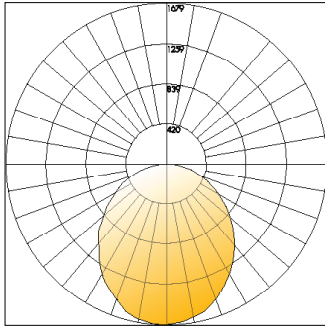

Dimensions

	2	3	4
X ₁	26.88"	38.88"	50.88"
X ₂	20.06"	32.06"	44.06"

Specialized Colors

01	RAL #7035
02	RAL #7038
03	RAL #9005
04	RAL #9010
05	RAL #9003
06	RAL #9001
07	RAL #7044

08	RAL #8025
09	RAL #6011
10	RAL #8028
11	RAL #8017
12	RAL #7004
13	RAL #7016
14	RAL #7031
15	RAL #7039

Photometrics

Polar Graph - 4' High Output 4000K

Delivered Lumens: 4640
CRI: 97

Polar Graph - 4' High Direct / High Indirect 4000K

Delivered Lumens: 10,400 (4640 Direct / 5760 Indirect)
CRI: 97

Direct (Down) Lumen Chart: