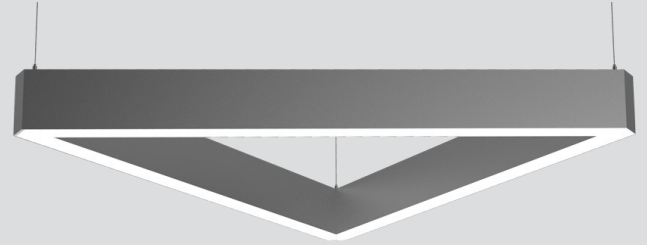

VEGA™ FORMS TRIANGLE

Ambient Linear LED

Client: _____ Order #: _____
Project Name: _____ Type: _____ Qty: _____

Performance Data

CRI

95 min with R9 of 69 or better

CCT

2700K, 3000K, 3500K, 4000K,
5 Channel Color Tuning

Projected Lifetime

240,000 Hours (L80);
110,000 Hours (L90)

Dimming

0-10V dimming standard

Operating Temperature

-30°C to +55°C (-22°F to +131°F)

Location

Approved for dry and damp
locations

Warranty

5 year Standard
10 year Optional

Description

The Vega™ Triangle pendant is a 2 $\frac{7}{16}$ " wide linear architectural luminaire. The slim and discreet profile, provides excellent illumination for offices, laboratories, libraries, and commercial spaces. Triangle is available in standard lengths of 2', 3', and 4', and can be joined together in seamless runs of any length in 1 foot increments.

Features

- Dual Circuit (DC) option enables independent dimming and control of uplight/downlight
- Up to 1200 lm/ft direct, 1,400 lm/ft indirect at 4000K
- Profile Dimensions: 2.44" wide x 5" high
- End Caps: Die cast aluminum with powder coat finish
- Housing: Extruded Aluminum with powder coat finish
- Direct Lens: Extruded Satin Acrylic
- Indirect Lens: Extruded clear Acrylic
- Light Engine: Aluminum core LED board mounted to a white extruded chassis with integral driver and quick electrical disconnects for rapid tool-less servicing

Ordering Options **Contact sales representative to order.**

FIXTURE SERIES	OUTPUT UP*	VOLTAGE	OPTIONS
TRI2P Triangle Pendant	L 7.5W/ft	U 120-277V	DC Dual Circuit for Up/Down⁶
DISTRIBUTION	M 10W/ft	MOUNTING CABLE	E Emergency Battery Backup
I Direct/Indirect	H 15W/ft	CA 24" Cable	T Daylight Sensor⁵
D Direct	CCT DOWN	CB 48" Cable	M Motion Sensor⁵
LENGTH	27 2700K	CD 60" Cable	V Daylight/Occupancy Sensor⁵
2 2'	30 3000K	CF 72" Cable	CONTROLS
3 3'	35 3500K	CG 96" Cable	LE LUTRON Ecosystem
4 4'	40 4000K	FINISH⁴	LV LUTRON VIVE
OUTPUT DOWN	CCT UP*	W Textured White	PE PHILIPS Easysense
L 7.5W/ft	27 2700K	S Textured Silver	NL nLight
M 10W/ft	30 3000K	B Textured Black	EO EnlightedONE System⁵
H 15W/ft	35 3500K	## Specialized Colors^{2,3}	WARRANT⁷
	40 4000K	C Textured Custom Colors	- 5 Year Warranty
	5W 5 Channel Color Tuning¹		10 10 Year Warranty
			10L 10 Year Warranty including labor