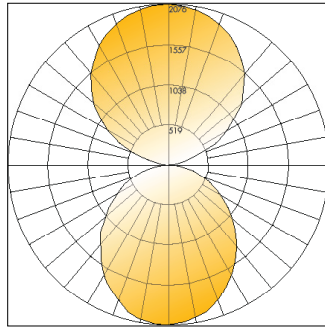

16	RAL #4006
17	RAL #2004
18	RAL #4010
19	RAL #3027
20	RAL #6027
21	RAL #5015
22	RAL #6019
23	RAL #1018
24	RAL #7024

Please Note: All orders under 25 linear feet will require a one-time set up charge. Please consult factory for charge.

Photometrics

Polar Graph - 4' High Output 4000K

Delivered Lumens: 4640
CRI: 97

Polar Graph - 4' High Direct / High Indirect 4000K

Delivered Lumens: 10,400 (4640 Direct / 5760 Indirect)
CRI: 97

Direct (Down) Lumen Chart: