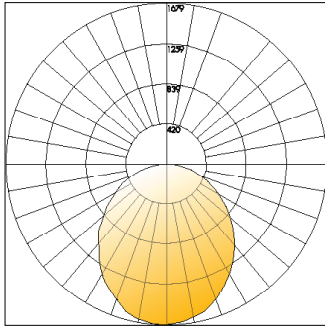

Photometrics

Polar Graph - 4' High Output 4000K

Delivered Lumens: 4640
CRI: 97

Polar Graph - 4' High Direct / High Indirect 4000K

Delivered Lumens: 10,400 (4640 Direct / 5760 Indirect)
CRI: 97

Direct (Down) Lumen Chart: